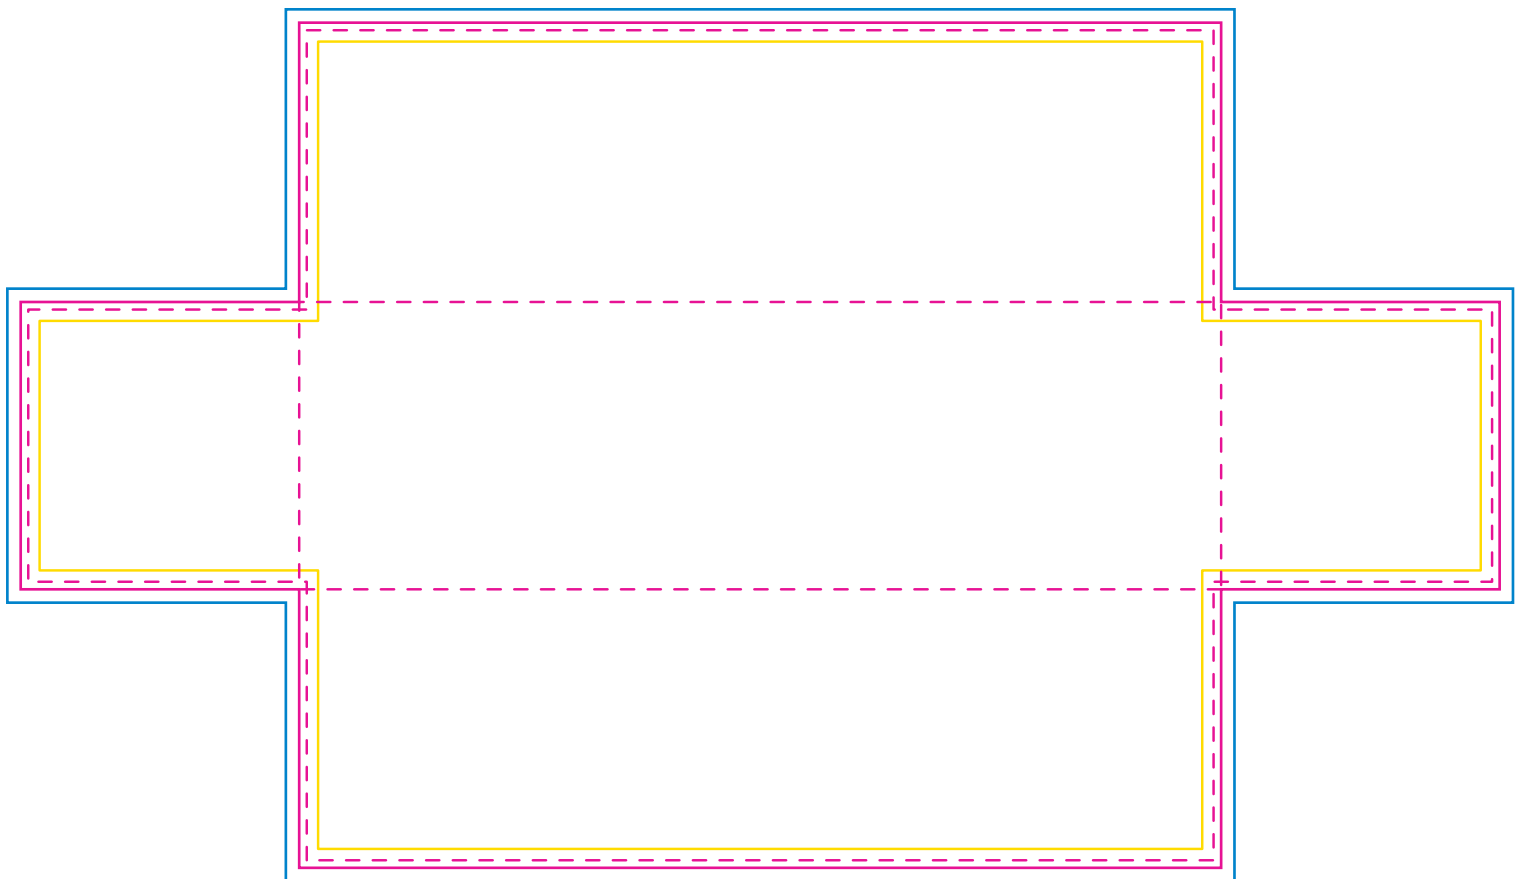

Product: POS21
Product Size: Table size: 243.84cm L x 76.20cm W x 73.66cm H
Table cover size : 391.16x223.52cm

Decoration Options: Sublimation
Full Colour Sublimation Available in
Deluxe 300D Poly-Waterproof, Oilproof, Wrinkle Resistant & Stain-Resistant
Premium 300D Poly-Wrinkle Resistant & Flame Retardant
Standard 300D Poly-Wrinkle Resistant

Direct Print Available in
250g Soft Knitted Silky Options
160g Fine Twill Fabric with Tightness

Print size: 3911.5mm(W)x2235.2mm(H)
Shown at 5% actual size

- Knife line
- Safe print area
- Bleed line