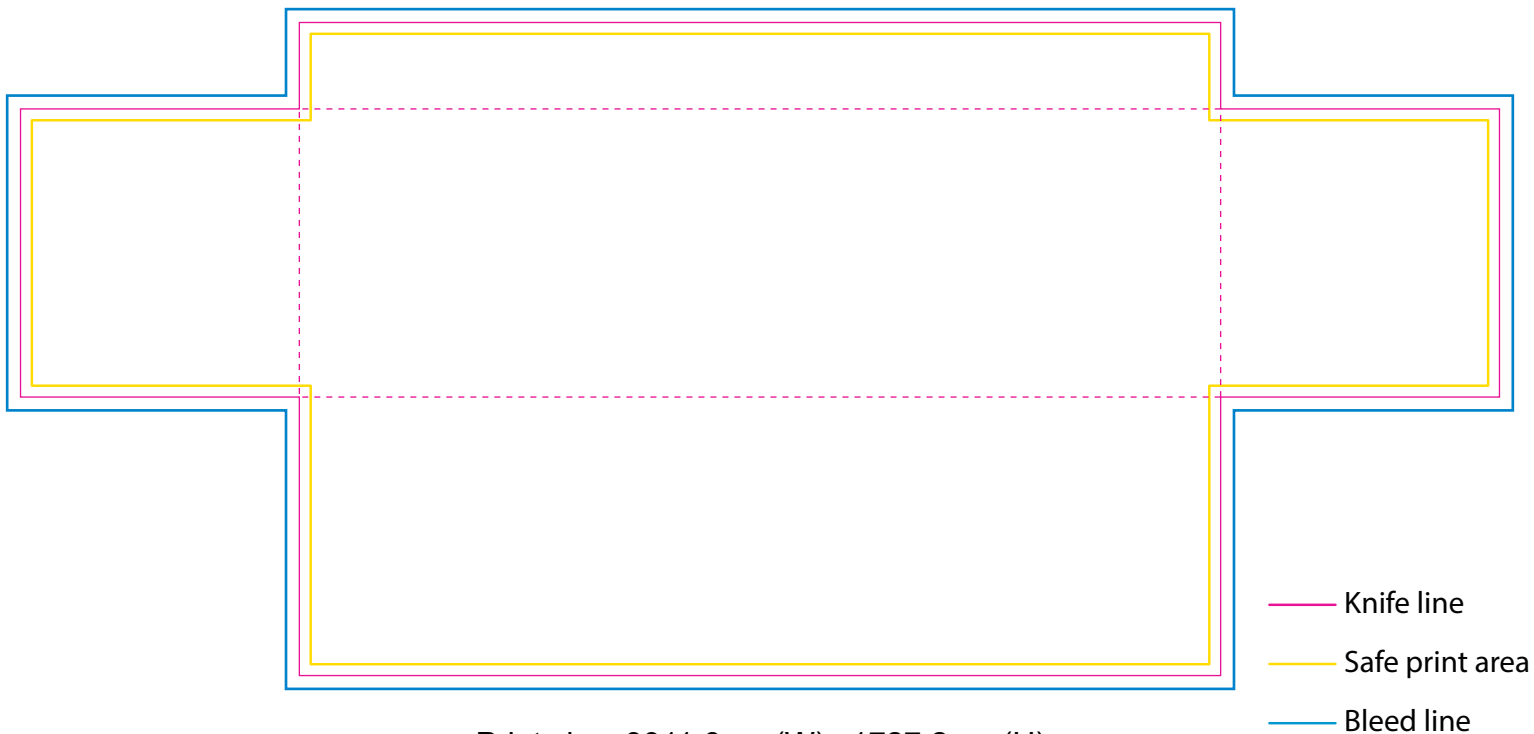

Product: POS24
Product Size: Table size: 243.84cm L x 76.20cm W x 73.66cm H
Table cover size: 391.16x172.72cm

Decoration Options: Sublimation
Full Colour Sublimation Available in
Deluxe 300D Poly-Waterproof, Oilproof, Wrinkle Resistant & Stain-Resistant
Premium 300D Poly-Wrinkle Resistant & Flame Retardant
Standard 300D Poly-Wrinkle Resistant

Direct Print Available in
250g Soft Knitted Silky Options
160g Fine Twill Fabric with Tightness

Print size: 3911.6mm(W)x 1727.2mm(H)
Shown at 5% actual size