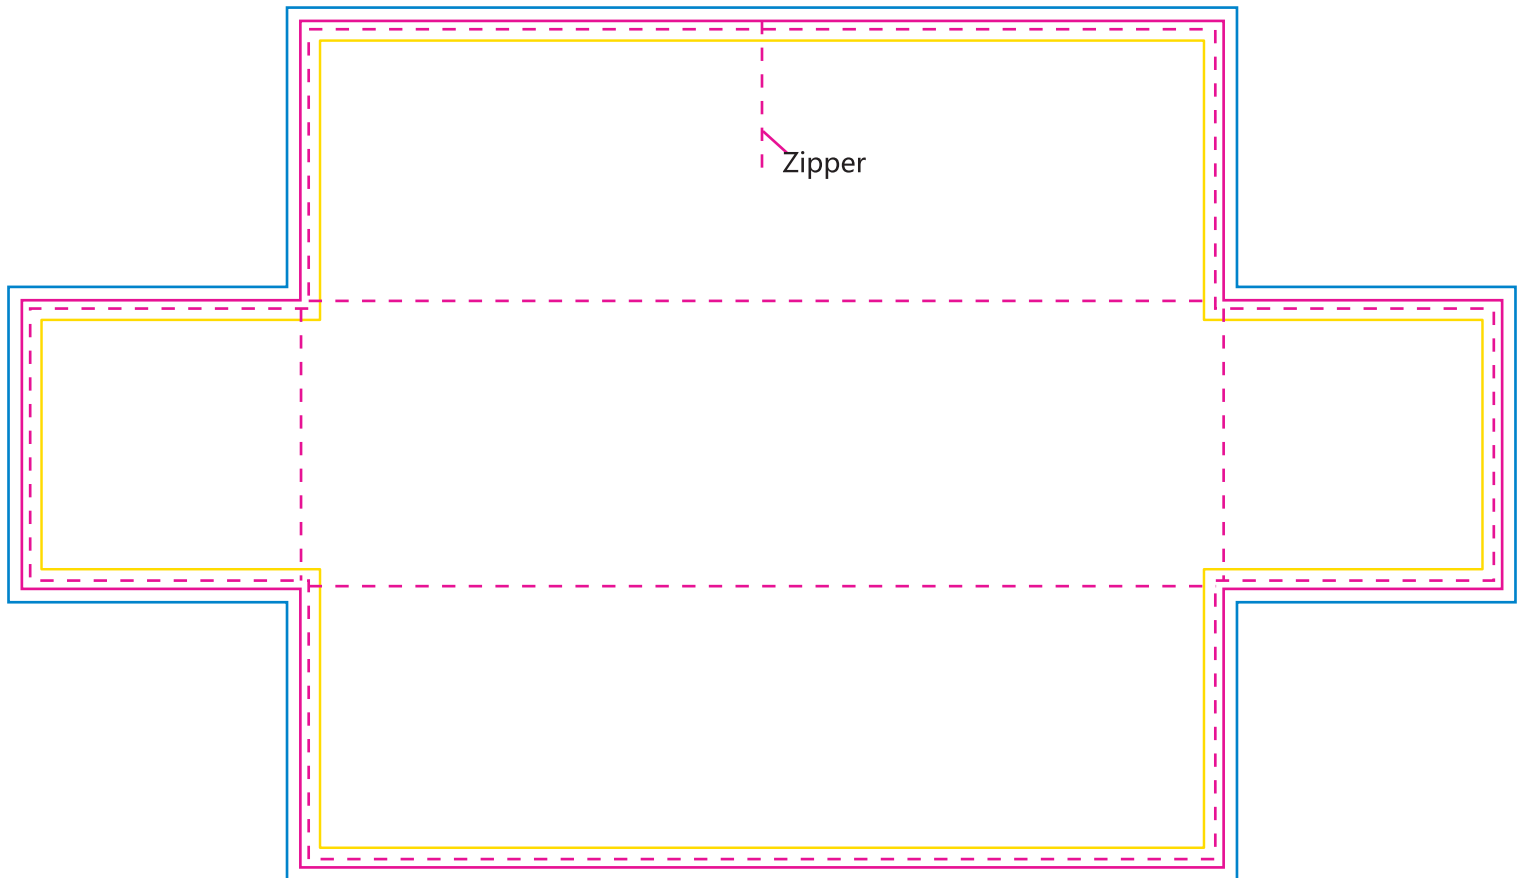

Product: POS27  
Product Size: Table size: 243.84cm L x 76.20cm W x 73.66cm H  
Table cover size: 391.16x223.52cm

Decoration Options: Sublimation  
Full Colour Sublimation Available in  
Deluxe 300D Poly-Waterproof, Oilproof, Wrinkle Resistant & Stain-Resistant  
Premium 300D Poly-Wrinkle Resistant & Flame Retardant  
Standard 300D Poly-Wrinkle Resistant

Direct Print Available in  
250g Soft Knitted Silky Options  
160g Fine Twill Fabric with Tightness

Print size: 3915mm(W)x2238.7mm(H)  
Shown at 5% actual size

- Knife line
- Safe print area
- Bleed line