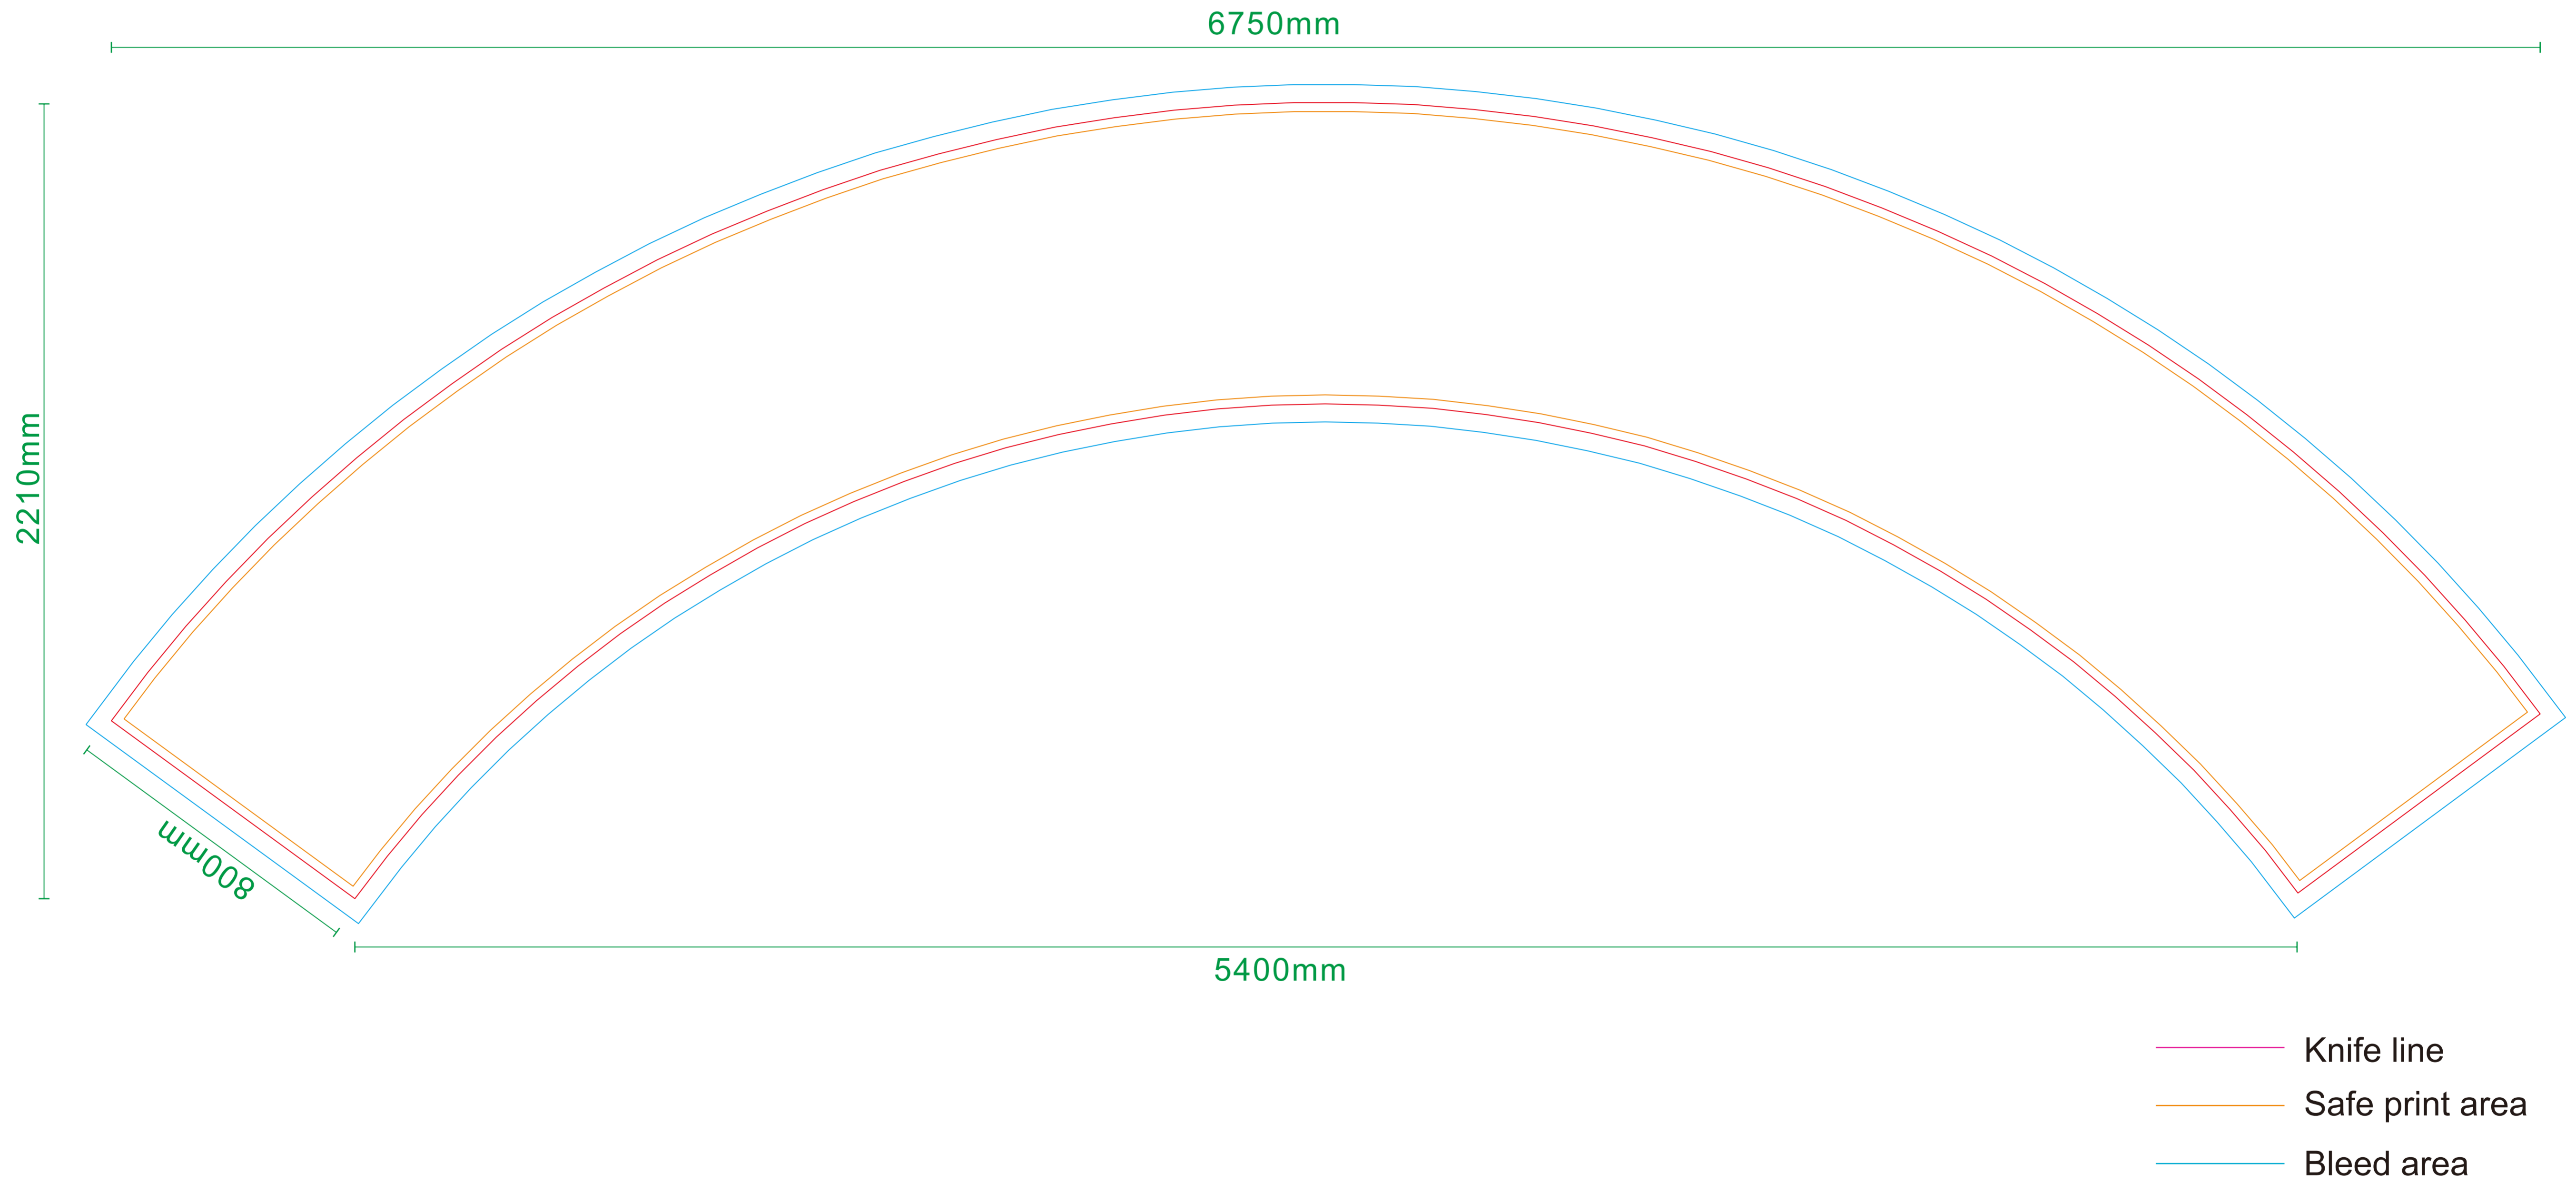

Product: POS360A
Product Size: 2500mm(L)x2500mm(W)x800mm(H)
Decoration Options: Sublimation

Print size: 6750mm(W)x2210mm(H)

Shown at 5% actual size