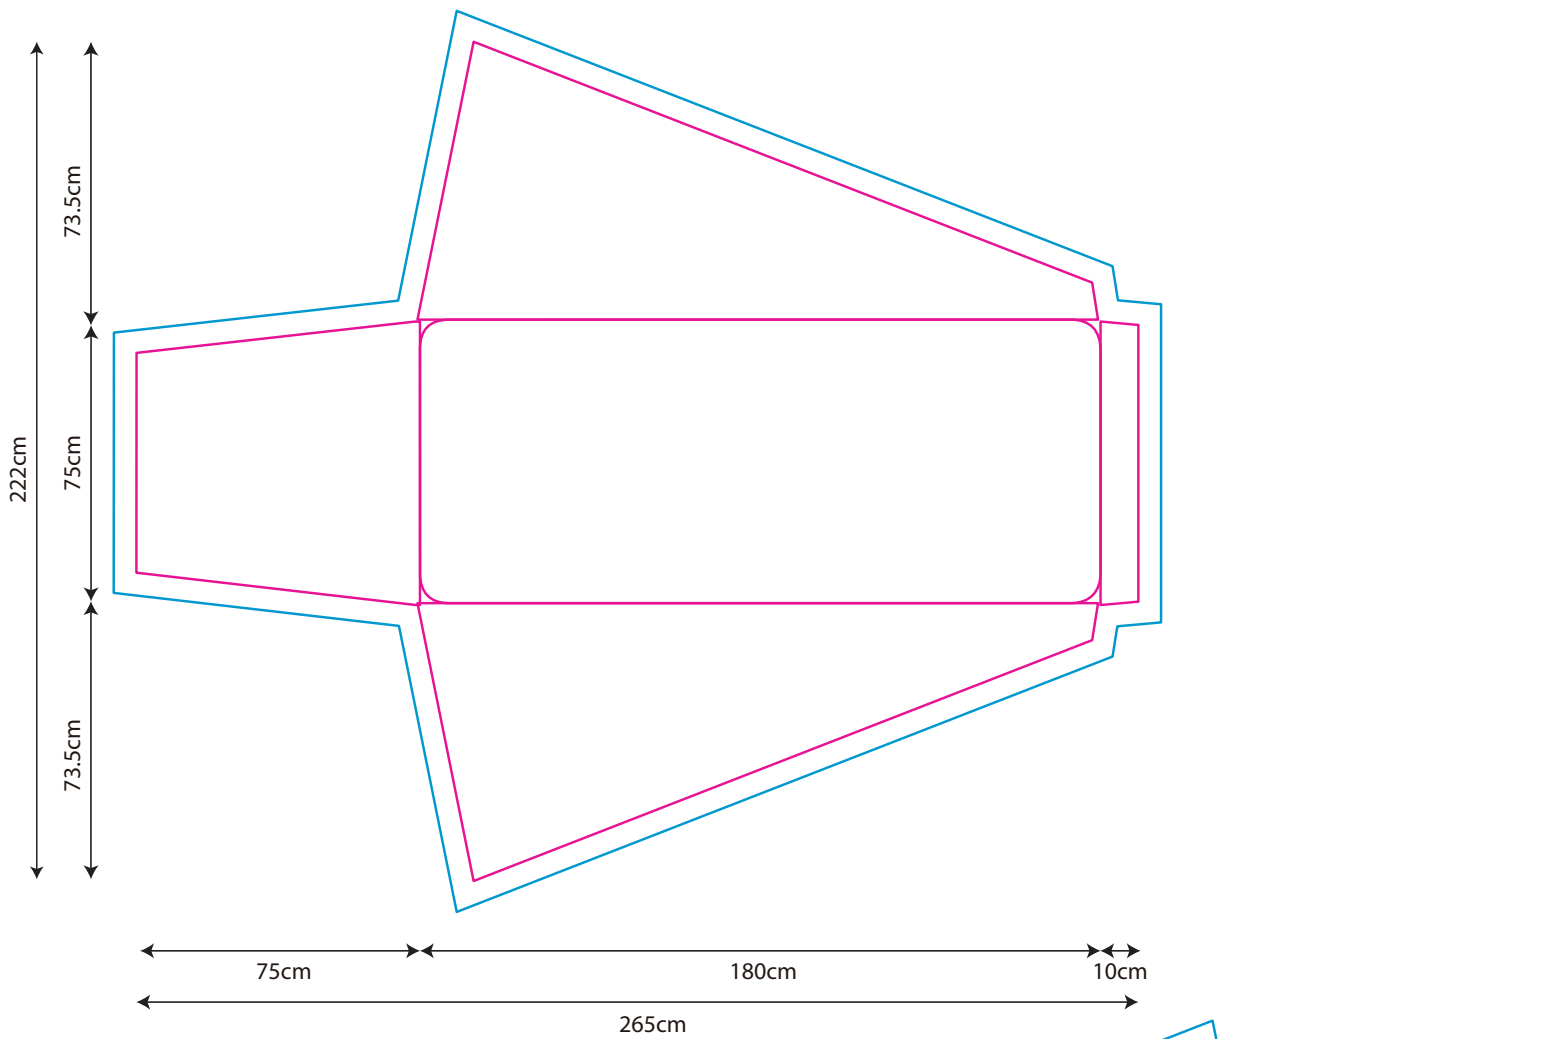

Product: POS371
Product Size: Table size: L180 x W75 x H74cm ; Table cover size: W265 x H222cm
Decoration Options: Sublimation

Shown at 5% actual size
Print size: 2650mm(w)x2220mm(h)

— Knife line
— Bleed line