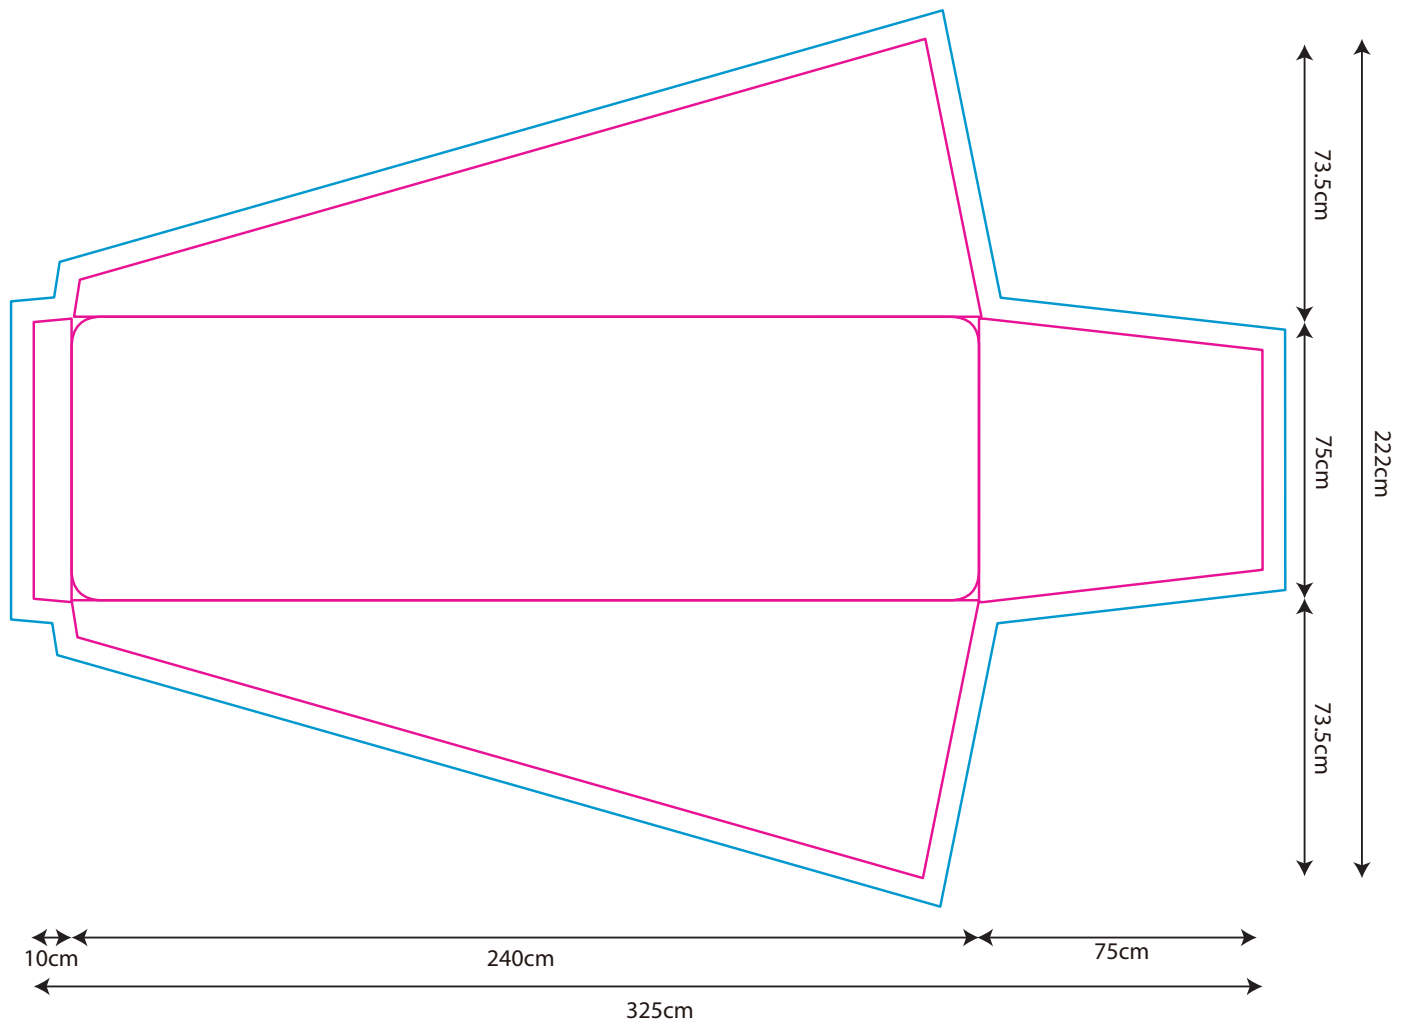

Product: POS372
Product Size: Table size: L240 x W75 x H74cm ; Table cover size: W325 x H222cm
Decoration Options: Sublimation

Shown at 5% actual size
Print size: 3250mm(w)x2220mm(h)

— Knife line
— Bleed line