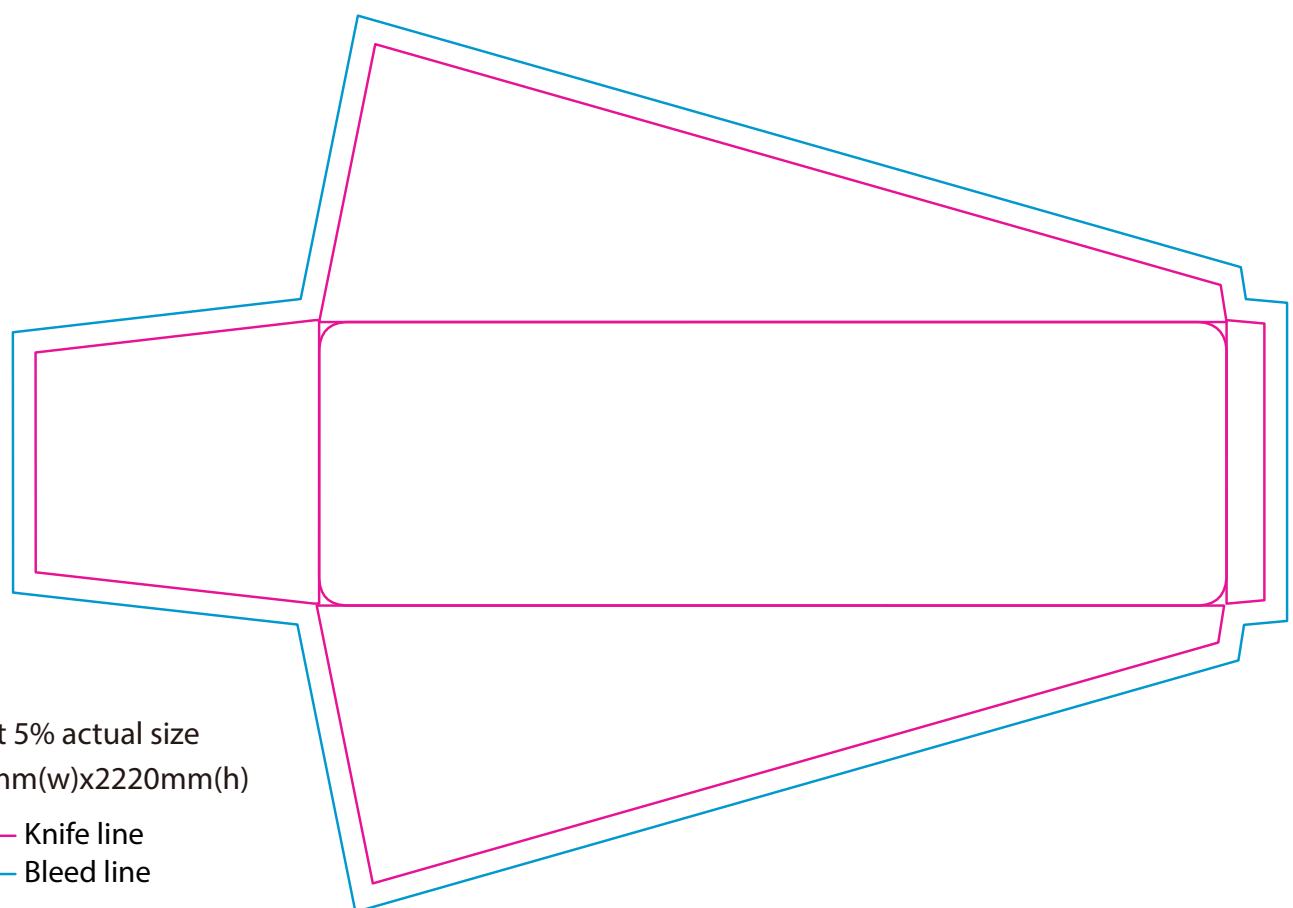

Product: POS372
Product Size: Table size: L240 x W75 x H74cm ; Table cover size: W325 x H222cm
Decoration Options: Sublimation

Shown at 5% actual size
Print size: 3250mm(w)x2220mm(h)

— Knife line
— Bleed line