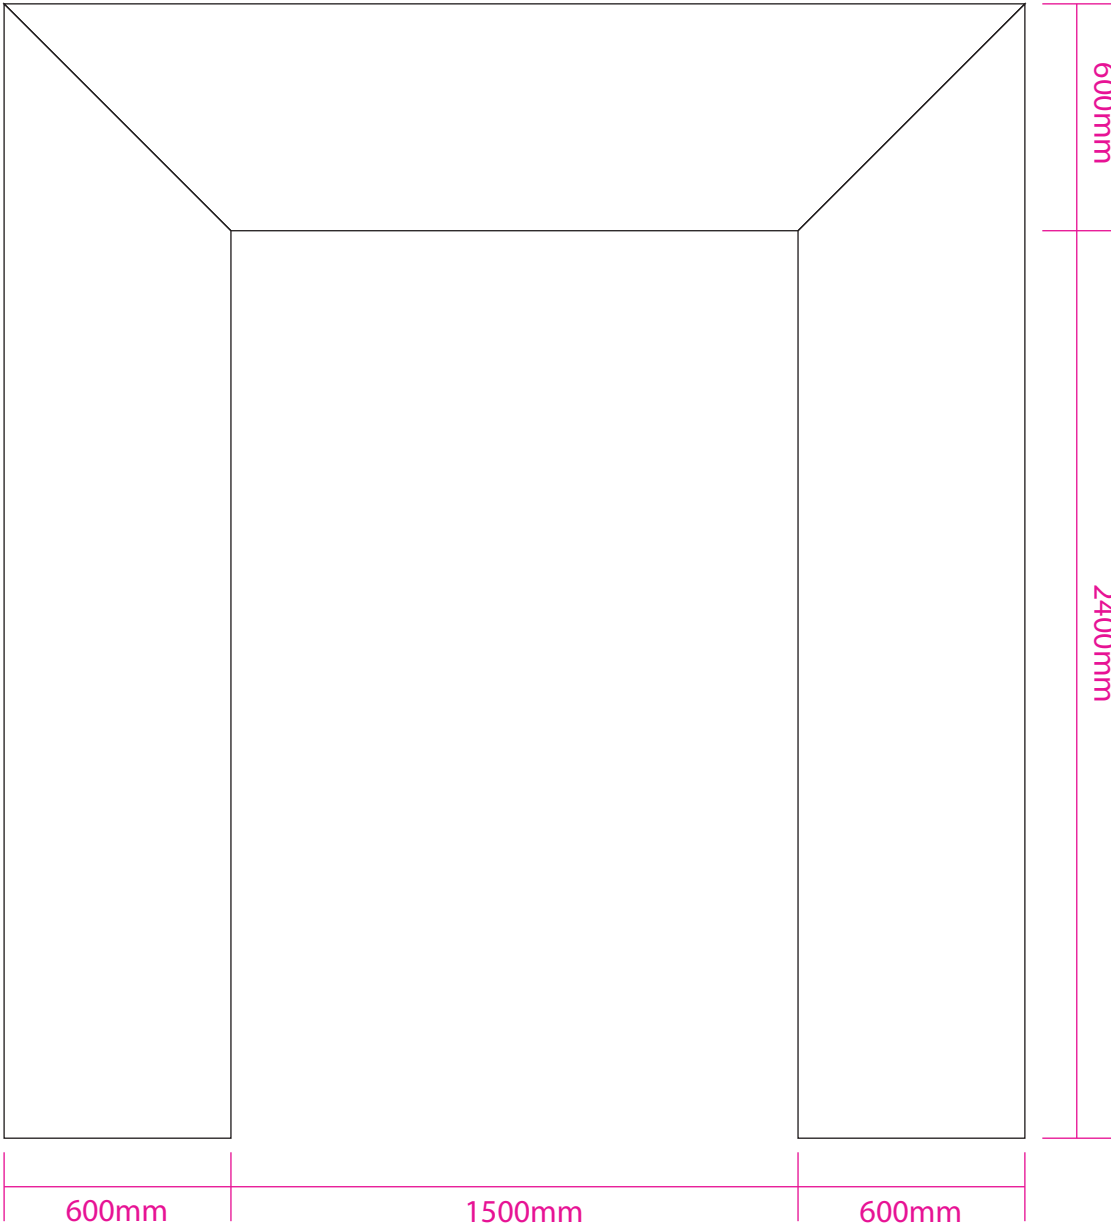

Product: POS477  
Product Size: L270\*W60\*H300cm  
Decoration Options: Digital Print

Shown at 5% actual size  
Print size:2700mm(w) x 3000mm(h)