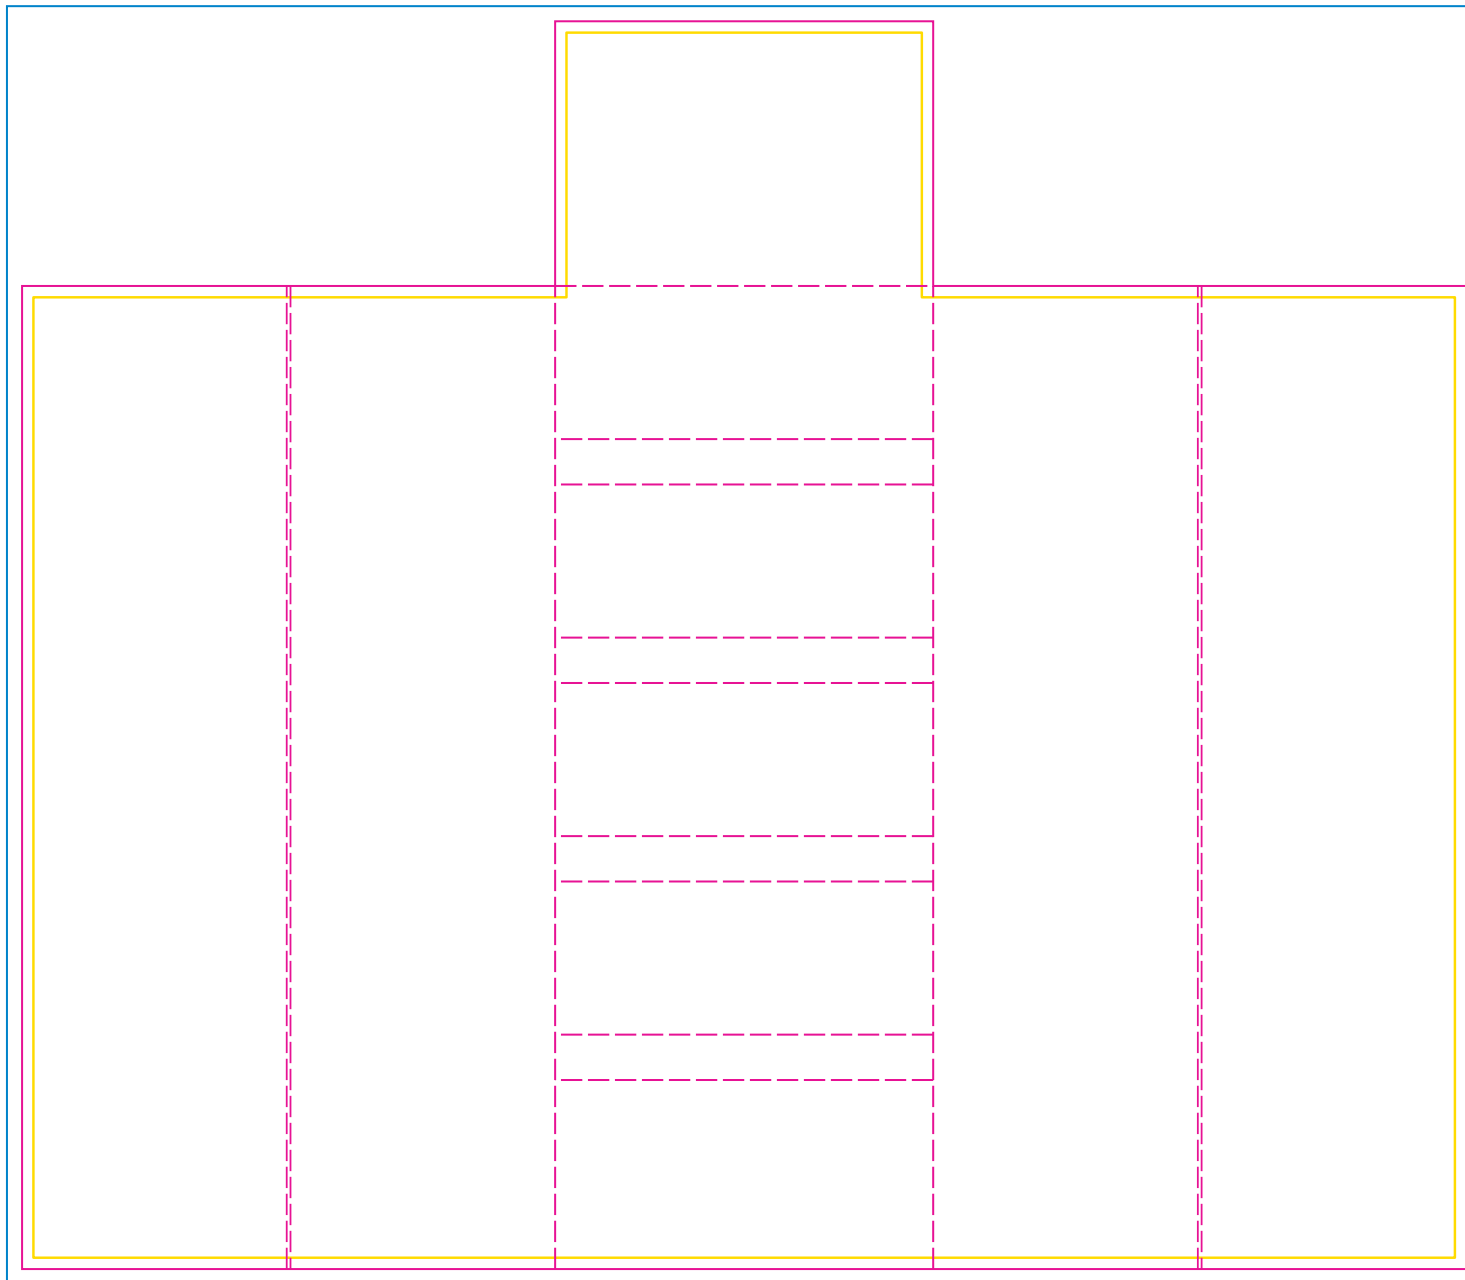

Product: POS55
 Product Size: 500mm(w)×1650mm(h)×350mm(d)
 Decoration Options: Full colour print

left outside

left inside

Front

right inside

right outside

Back

Print size:1910mm(w) x 1650mm(h)
 Shown at 10% actual size

Print size:500mm(w) x 1650mm(h)

The front panel:

Print size:500mm(w) x 250mm(h)

The front panel:

Print size:500mm(w) x 60mm(h)

- Knife line
- Safe print area
- Bleed line

- Surface Treatment:
- Glossy
 - Matte Lamination