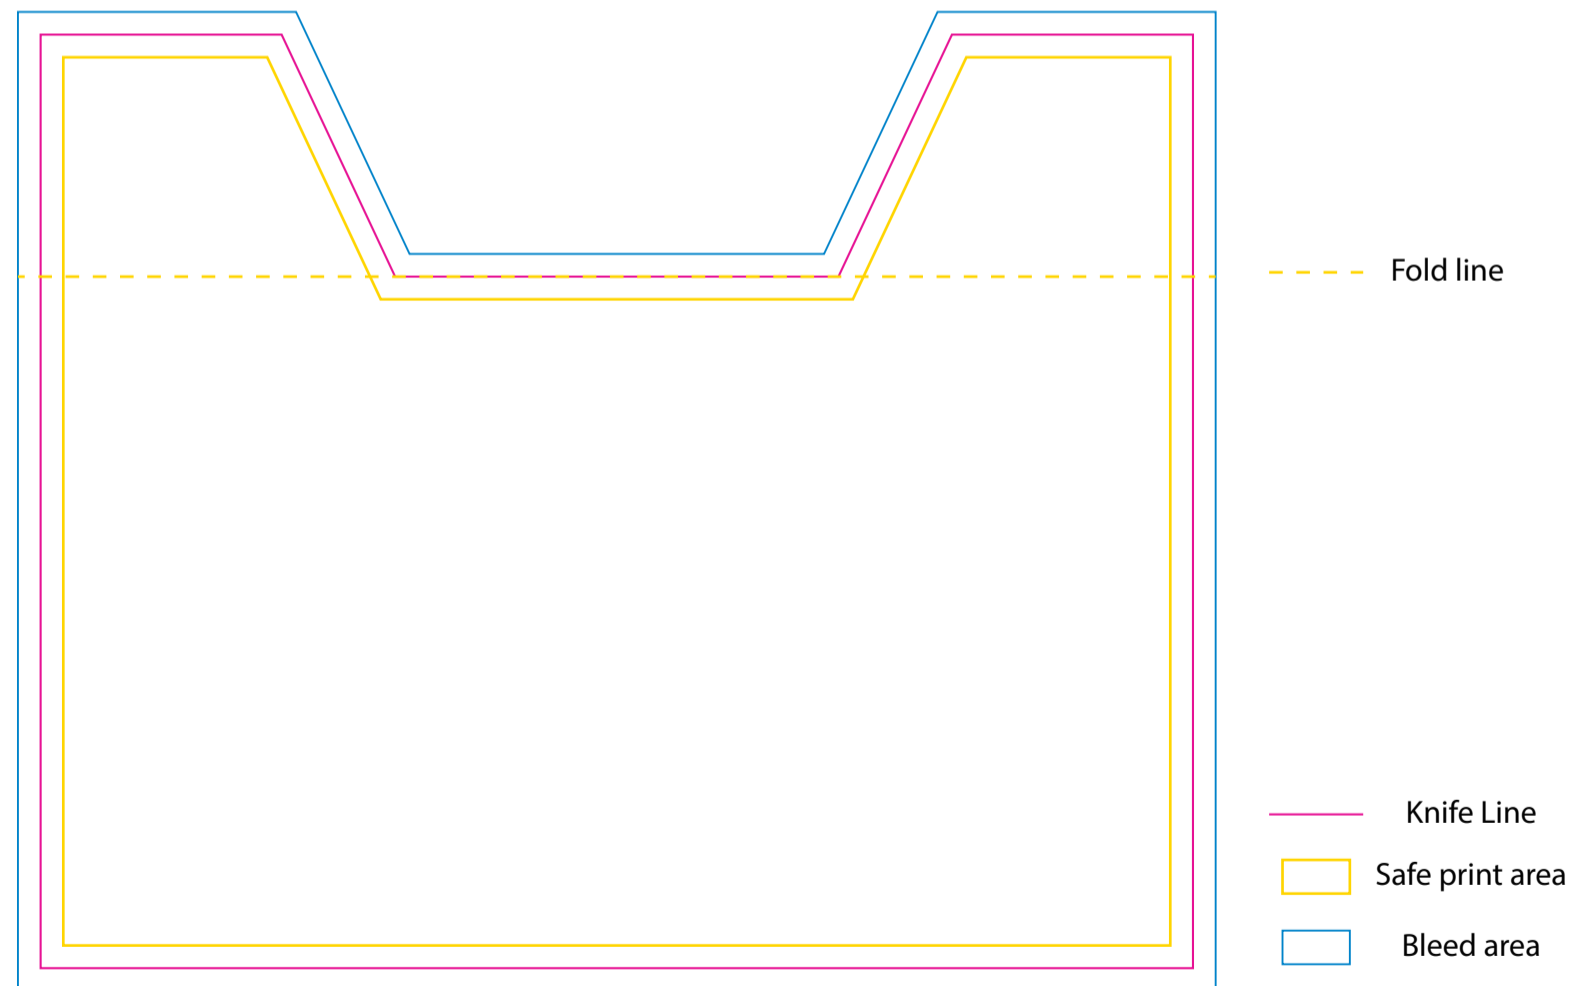

Product: POS89
Product Size: 1524mm(w) x 914.4mm(h)
Decoration Options: Sublimation

Front

Back

Shown at 10% actual size

Print size:1524mm(w) x 1234.4mm(h)