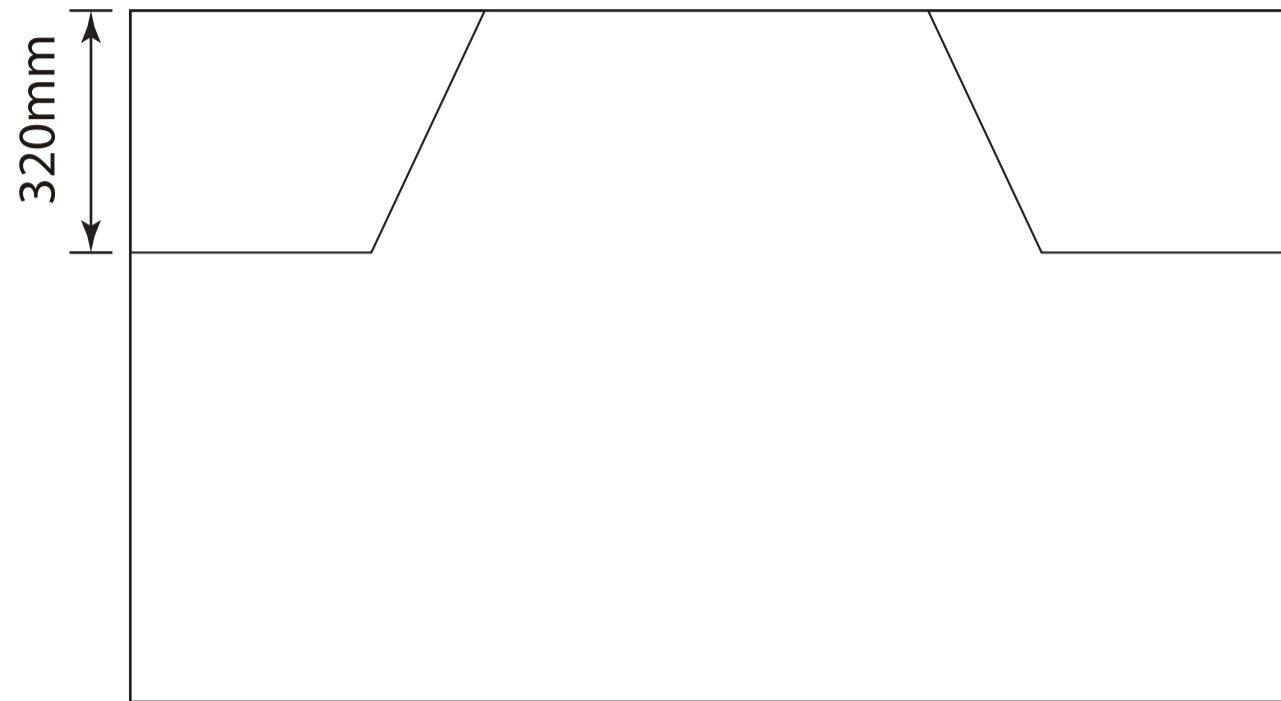

Product: POS89
Product Size: 1524mm(w) x 914.4mm(h)
Decoration Options: Sublimation

Front

Back

Shown at 10% actual size

Print size:1524mm(w) x 1234.4mm(h)