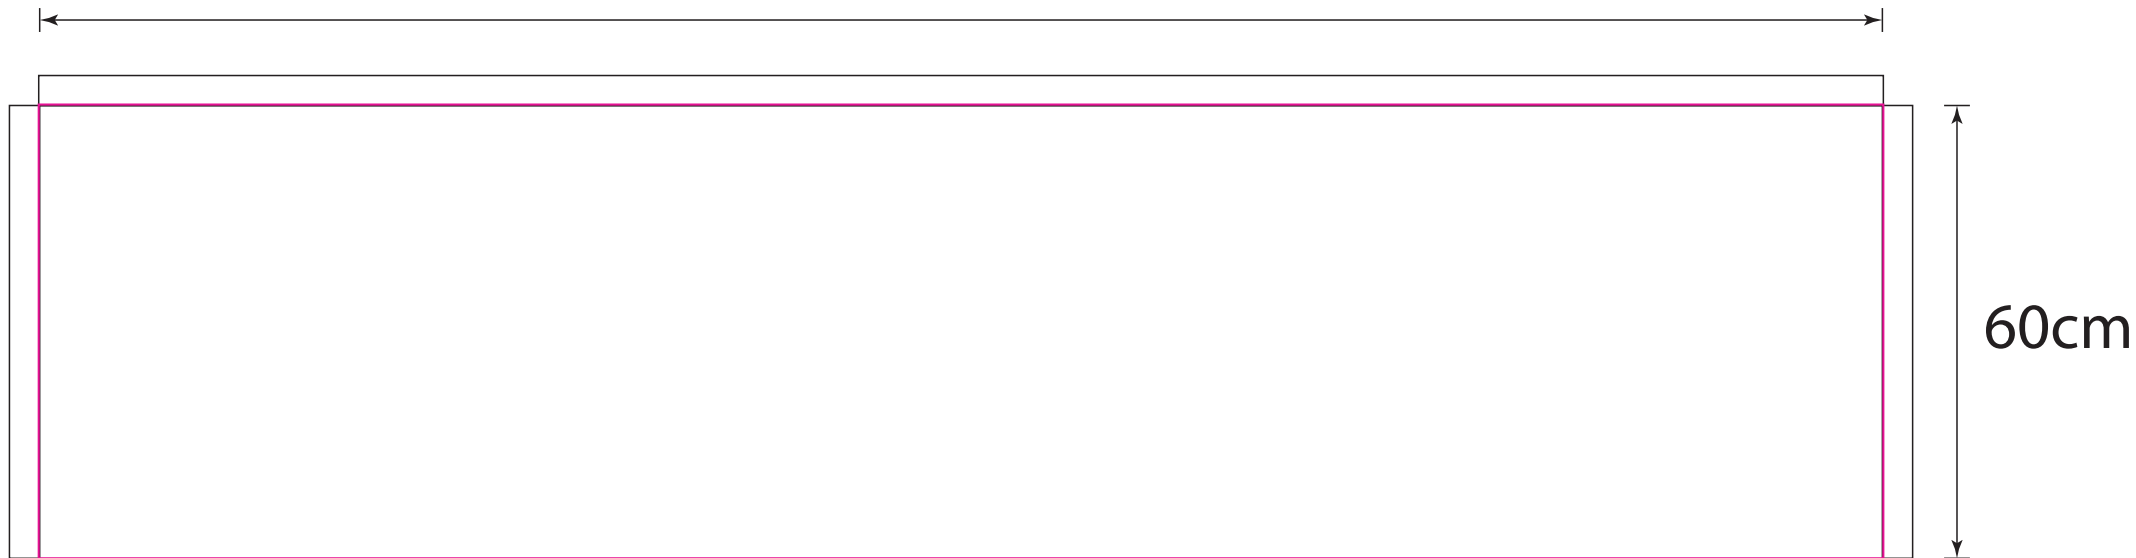

Product: POS90
Product Size: Graphic: 244x60cm ; Frame: 303x154cm
Decoration Options: Sublimation

244cm

Shown at 10% actual size

- Knife Line
- Safe print area
- Bleed area

Print size:2440mm(w) x 600mm(h)