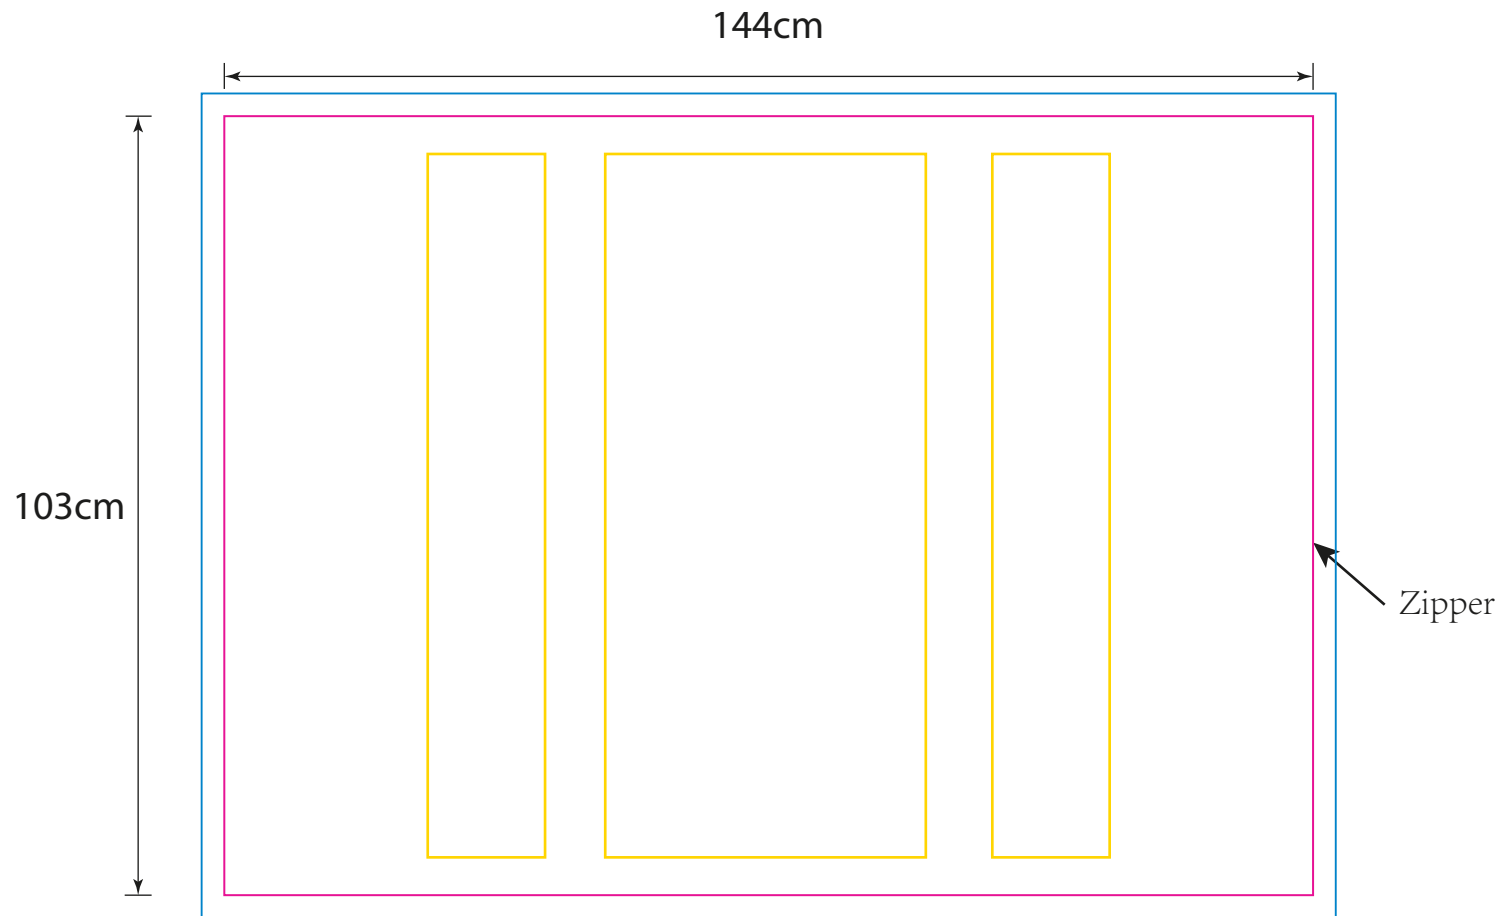

Product: POS93
Product Size: 600x400x960mm
Decoration Options: Sublimation

Shown at 10% actual size
Print size:1440mm(w) x 1030mm(h)

-  Safe print area
-  Bleed area
-  Knife line