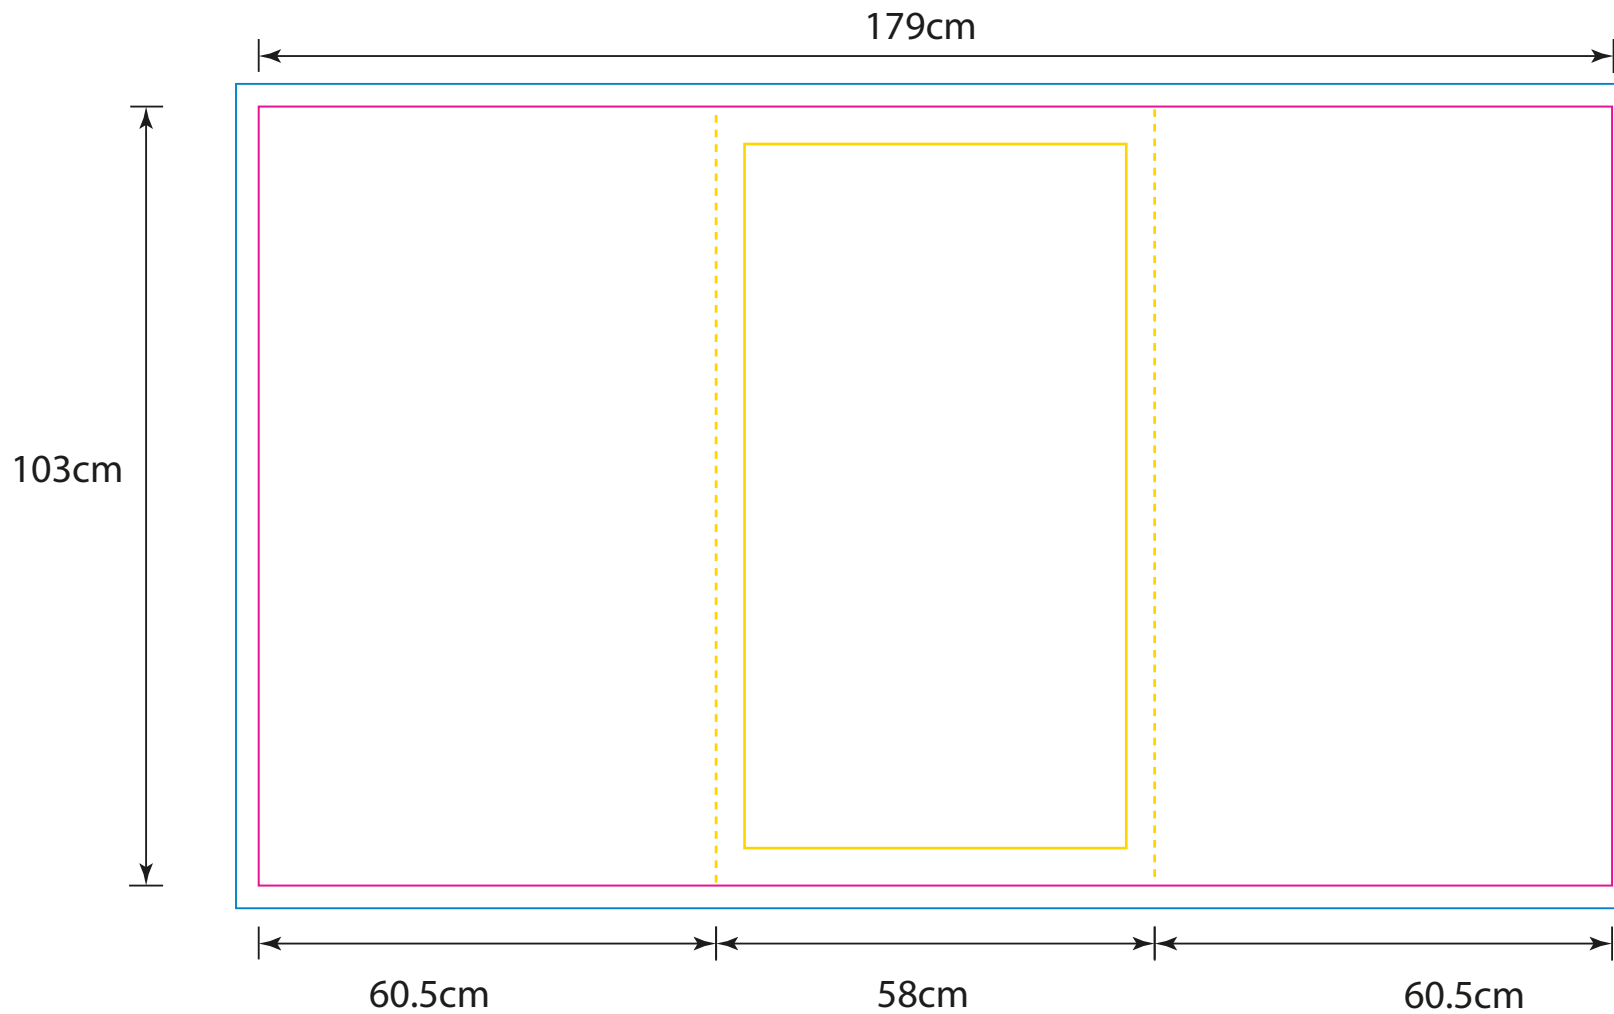

Product: POS94
Product Size: 620x600x960mm
Decoration Options: Sublimation

Shown at 10% actual size
Print size:1790mm(w) x 1030mm(h)

- Safe print area
- Bleed area
- Knife line