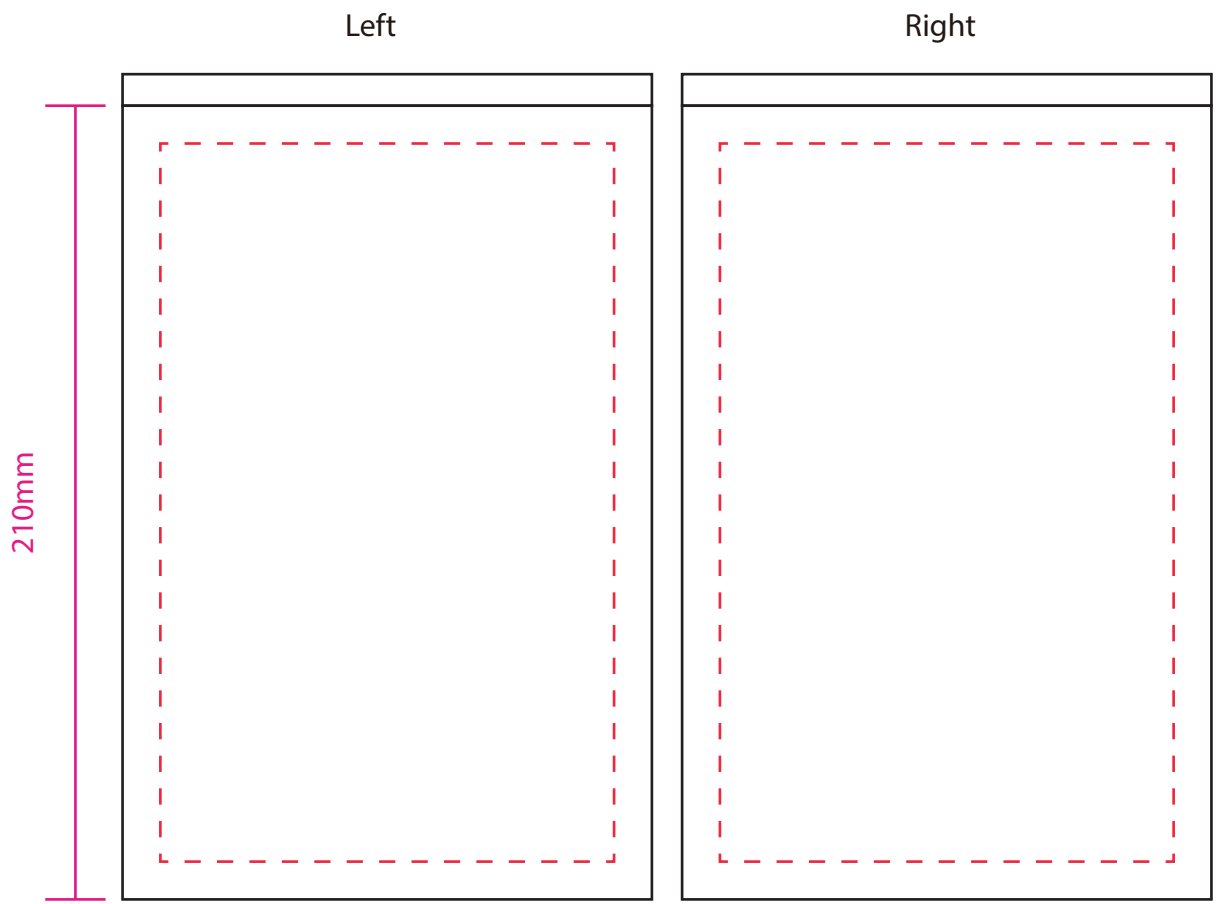

Product: POS97

Product Size: 140x210mm; Main pole: 300mm; Affiliated Poles: 170mm

Decoration Options: sublimation

Print size: 120mm(w) x 190mm(h)

Shown at 50% actual size