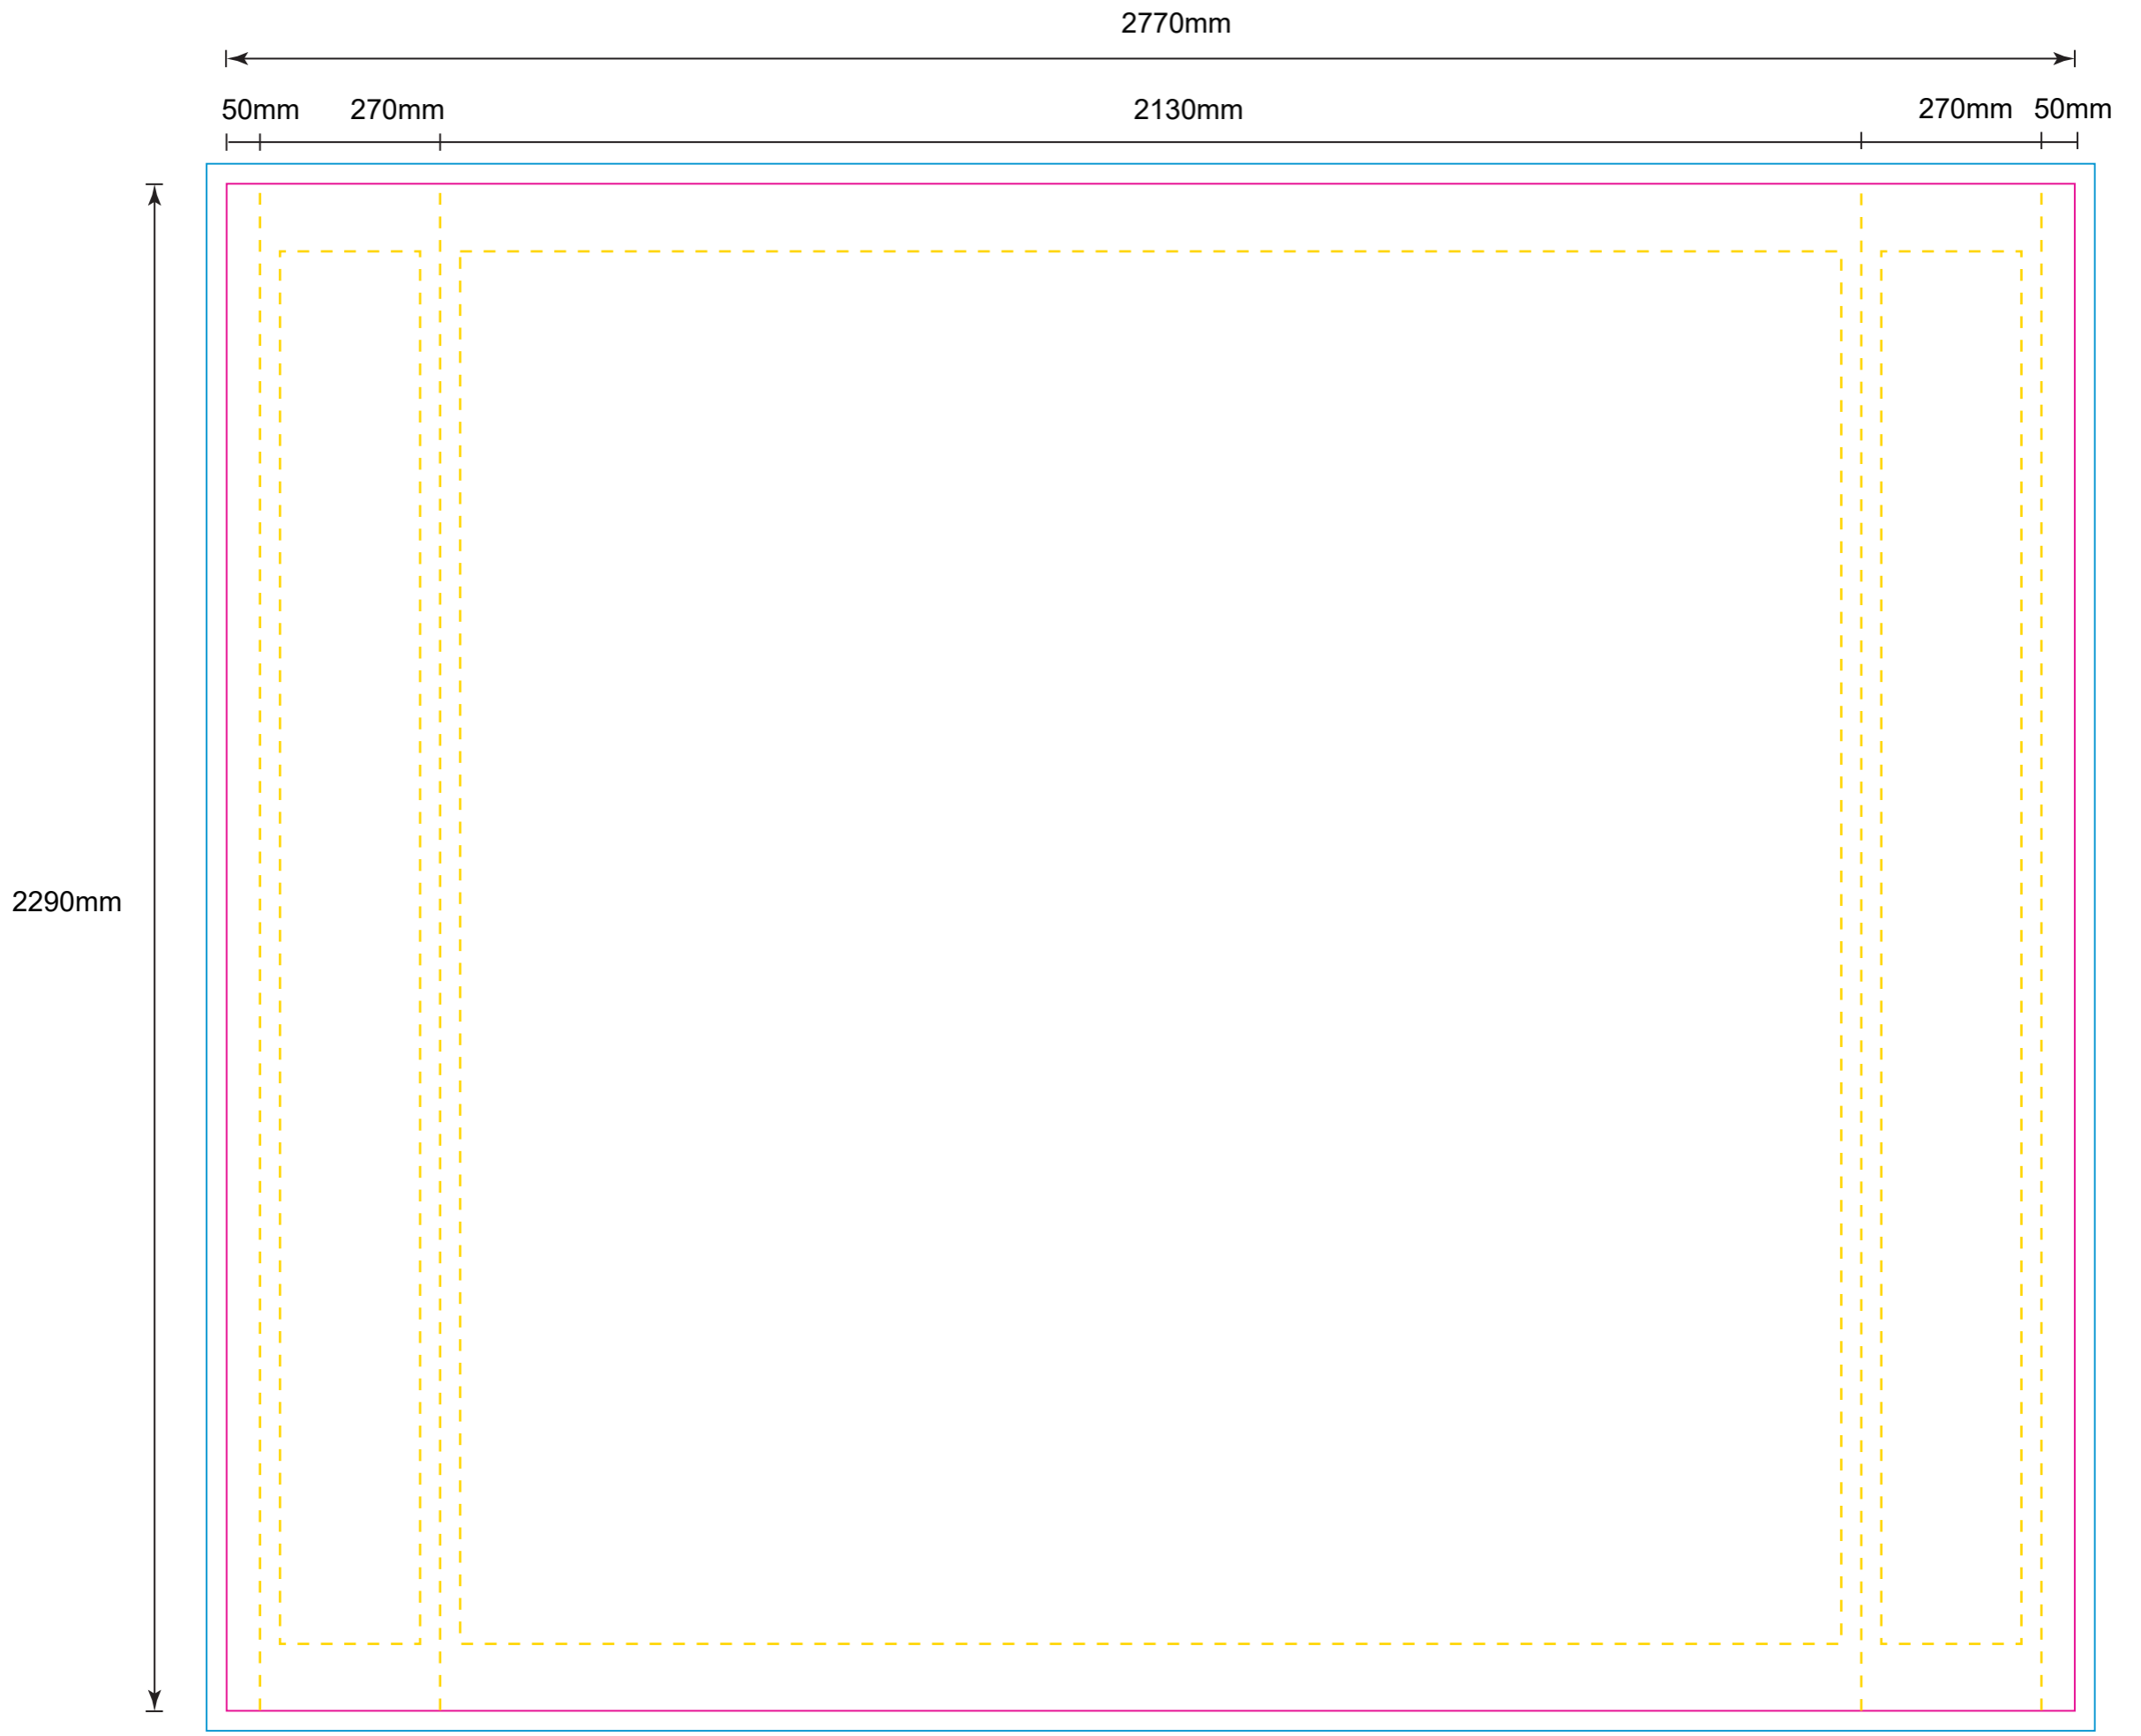

Product: POS99
Product Size: 2130x2290x270mm
Decoration Options: Sublimation

Print size:2770mm(w) x 2290mm(h)
Shown at 10% actual size

-  Safe print area
-  Bleed area
-  Knife line