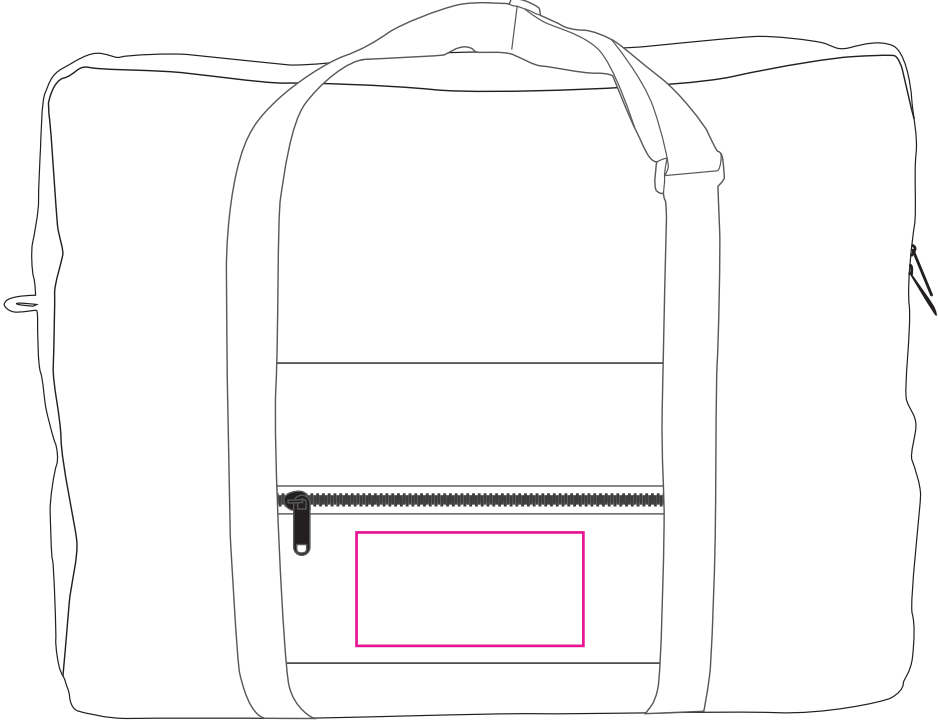

Product: PXB005
Product Size: 46x35x20cm
Decoration Options: Screen print, Full colour

Print size:120mm(w) x 60mm(h)
Shown at 25% actual size

Print size:100mm(w) x 90mm(h)