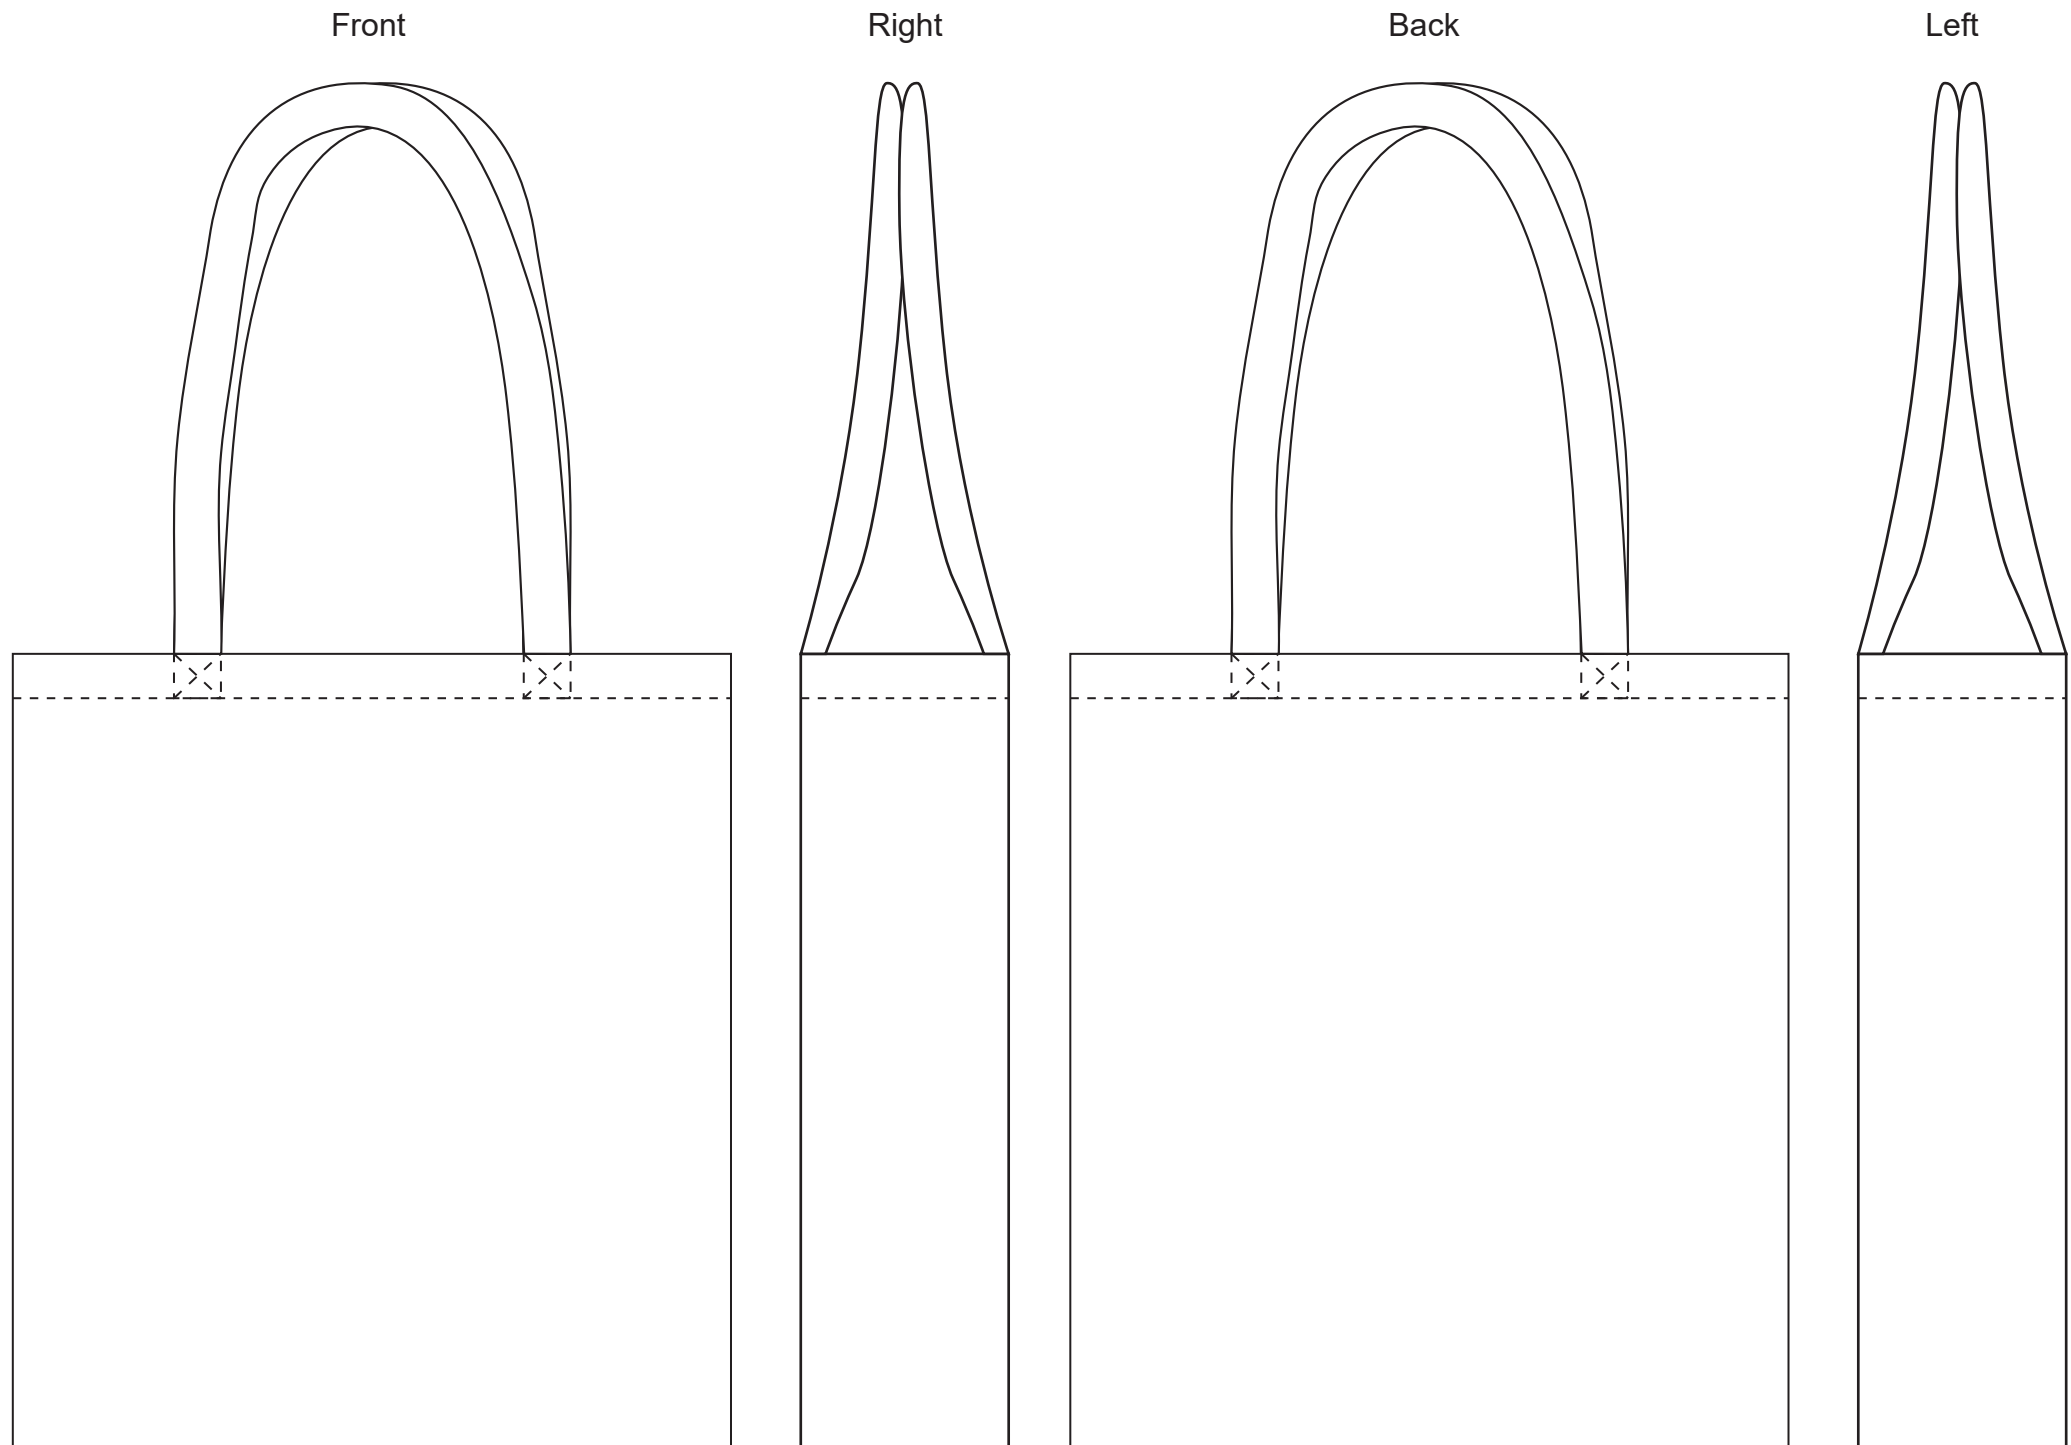

Product: PXB029
Product Size: 380mm x 420mm x Gusset 110mm (exclude handles) ; Handle : 650 x 25mm
Decoration Options: Sublimation

Shown at 25% actual size

CMYK:

Shown at 25% actual size
Print size:600mm(w)x 950mm(h)

— knife line
— Bleed area