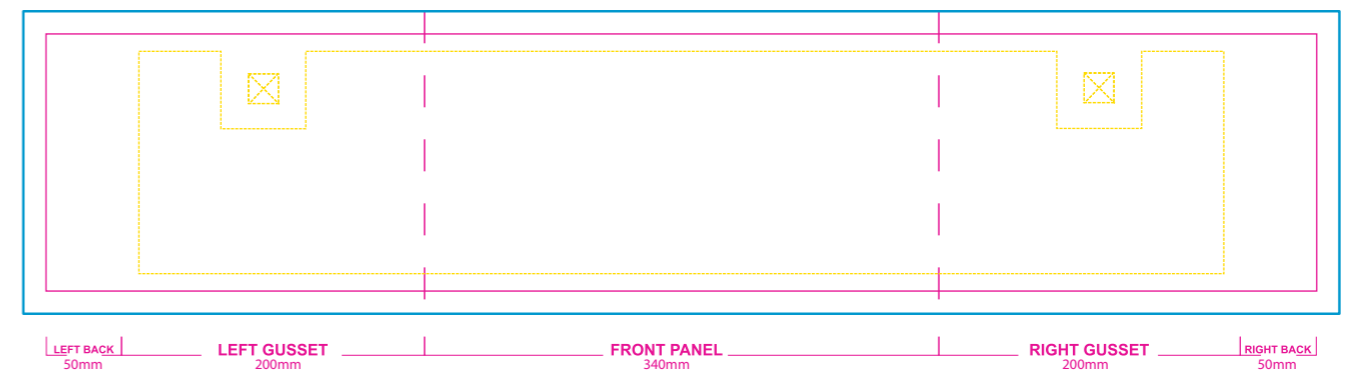

Product: PXB056
 Product Size: 340mm(w)x 170mm(h) x 200mm(d)
 Decoration Options: Sublimation

Shown at 20% actual size

Print size:340mm(w) x 200mm(h)
 Shown at 20% actual size

Print size:840mm(w) x 170mm(h)

Print size:240mm(w) x 170mm(h)

- Knife line
- Safe print area
- Bleed line