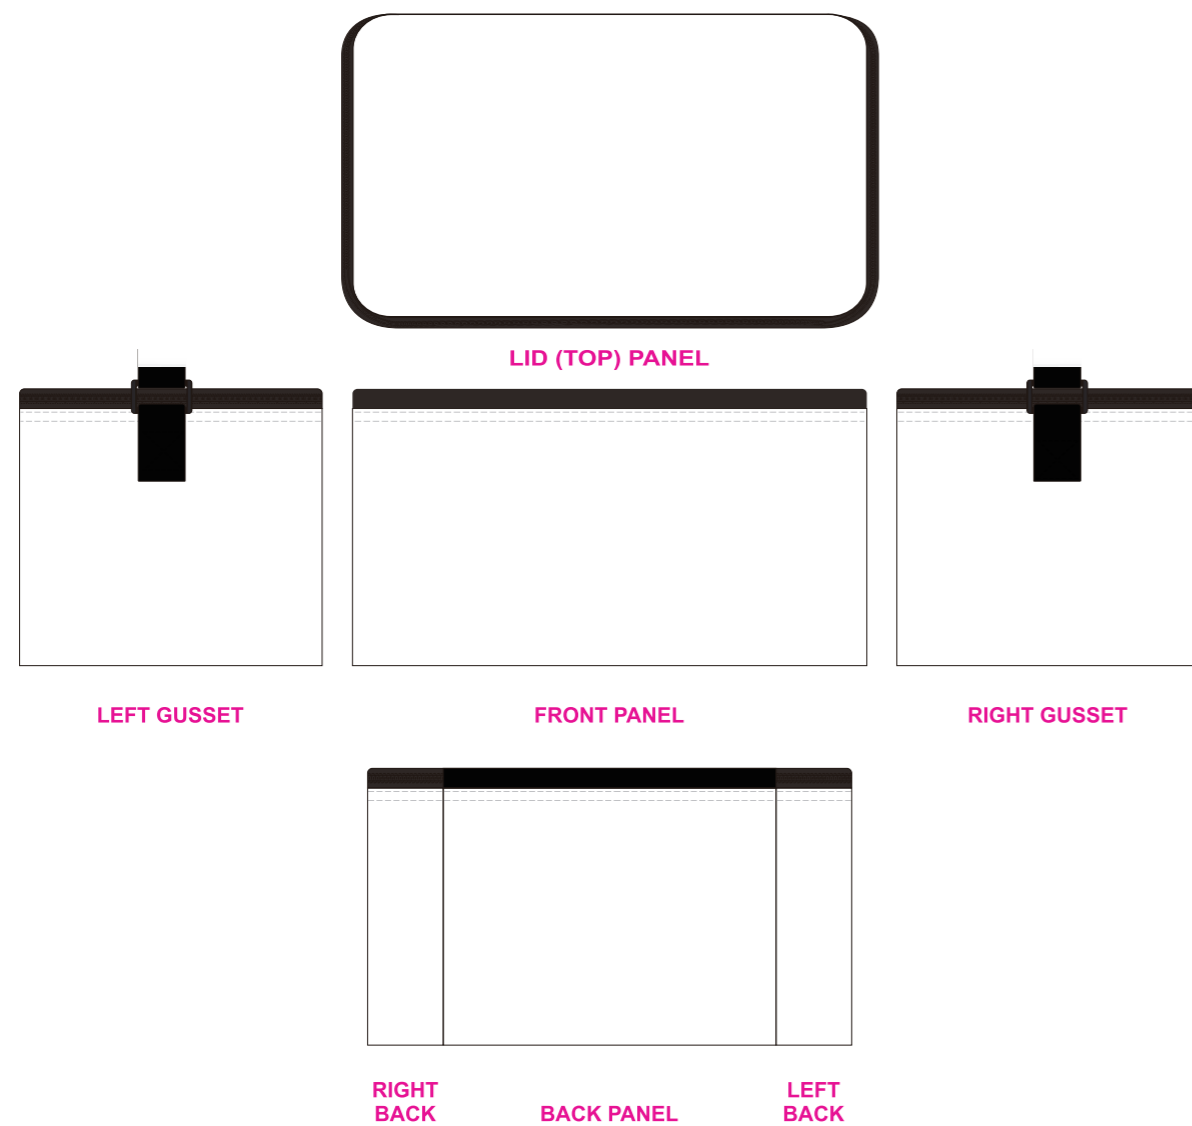

Product: PXB056
 Product Size: 340mm(w)x 170mm(h) x 200mm(d)
 Decoration Options: Sublimation

Shown at 20% actual size

Print size:340mm(w) x 200mm(h)
 Shown at 20% actual size

Print size:840mm(w) x 170mm(h)

Print size:240mm(w) x 170mm(h)

- Knife line
- Safe print area
- Bleed line