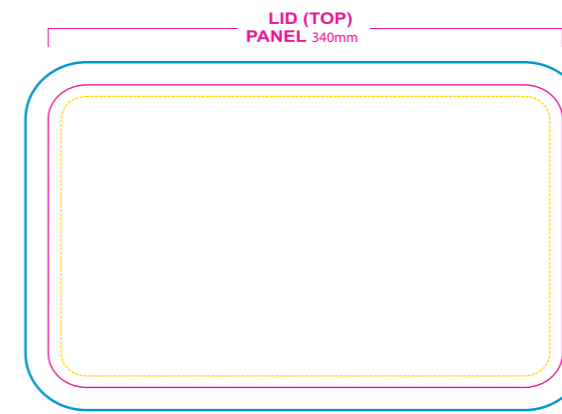

Product: PXB056
 Product Size: 340mm(w)x 170mm(h) x 200mm(d)
 Decoration Options: Sublimation

Shown at 20% actual size

Print size:340mm(w) x 200mm(h)
 Shown at 20% actual size

Print size:840mm(w) x 170mm(h)

Print size:240mm(w) x 170mm(h)

- Knife line
- Safe print area
- Bleed line