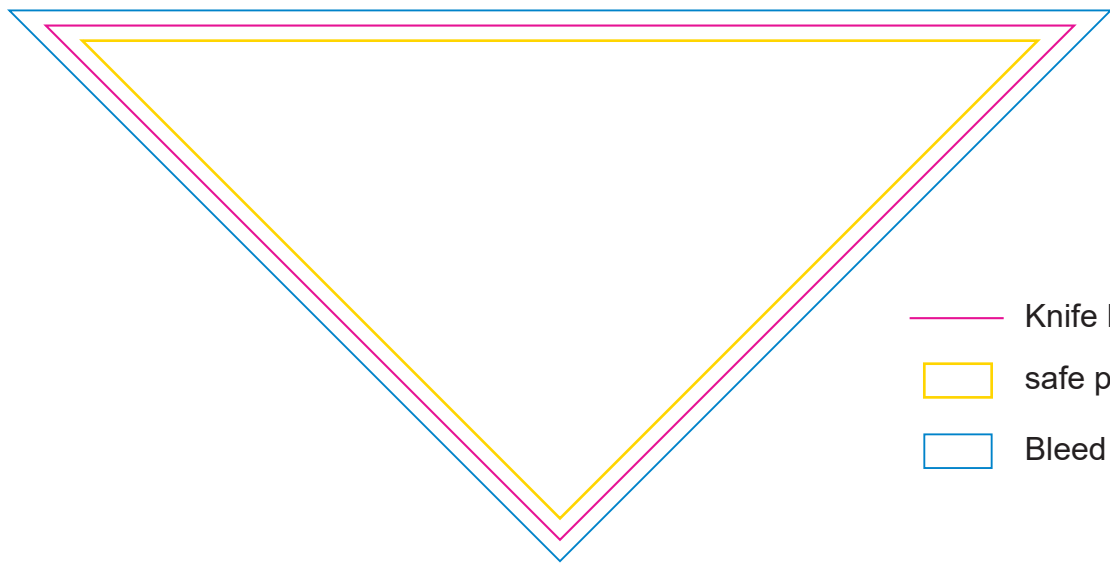

Product: PXH005  
Product Size: 680 x 340mm  
Decoration Options: Digital Print

- Knife Line
- safe print area
- Bleed area

Print size: 680mm(w) x 340mm(h)  
Shown at 20% actual size