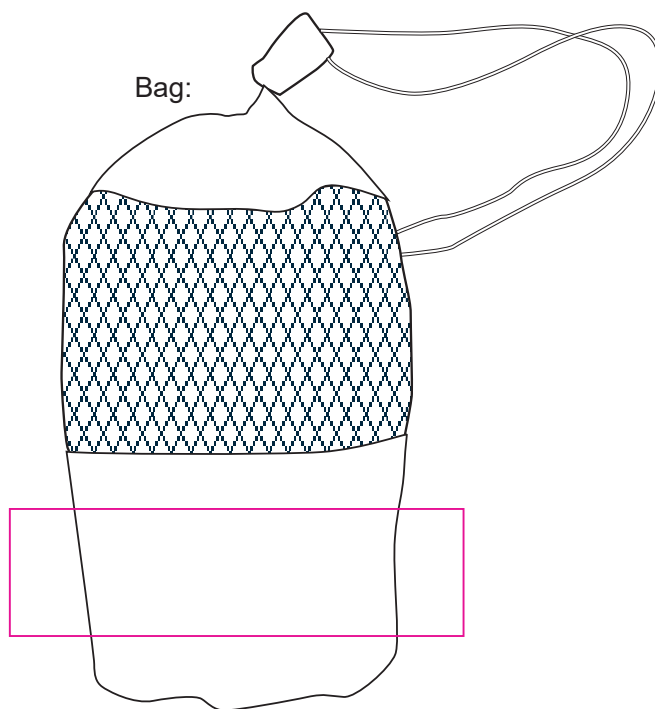

**Product:** PXL031  
**Product Size:** Towel:40x60cm, Mesh bag:7.5x14cm  
**Decoration Options:** Towel: Embroidery / Pouch: Screen print

**Shown at 20% actual size**  
**Embroidery size: 100mm(W) x 55mm(H)**

**Shown at 60% actual size**  
**Print size: 100mm(W) x 28mm(H)**