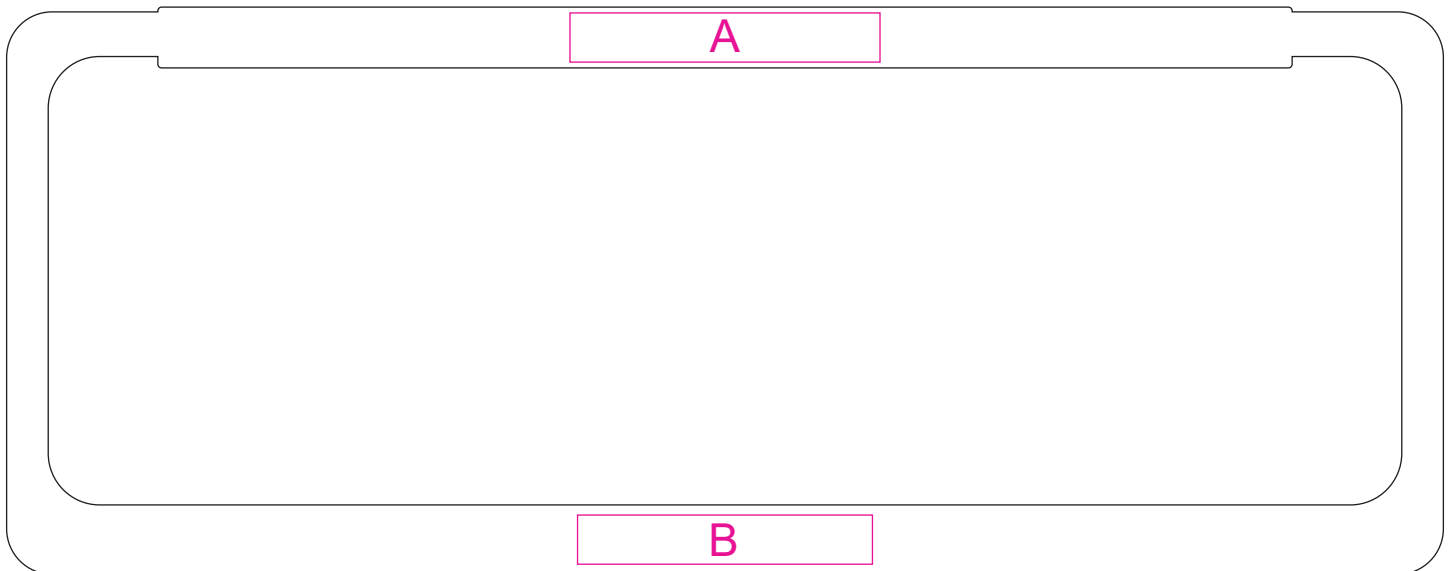

Product: PXL050
Product Size: 377mm(W)x150mm(H)x8mm(D);380mm(W)x150mm(H)x8mm(D)
Decoration Options: Screen Print

Shown at 50% actual size
Product size: 377mm(W)x155mm(H)x8mm(D)
A:Top print size: 175mm(w) x 21mm(h)
B:Bottom print size: 96mm(w) x 12mm(h)

Shown at 50% actual size
Product size: 380mm(W)x150mm(H)x8mm(D)
A:Top print size: 82mm(w) x 13mm(h)
B:Bottom print size: 78mm(w) x 13mm(h)