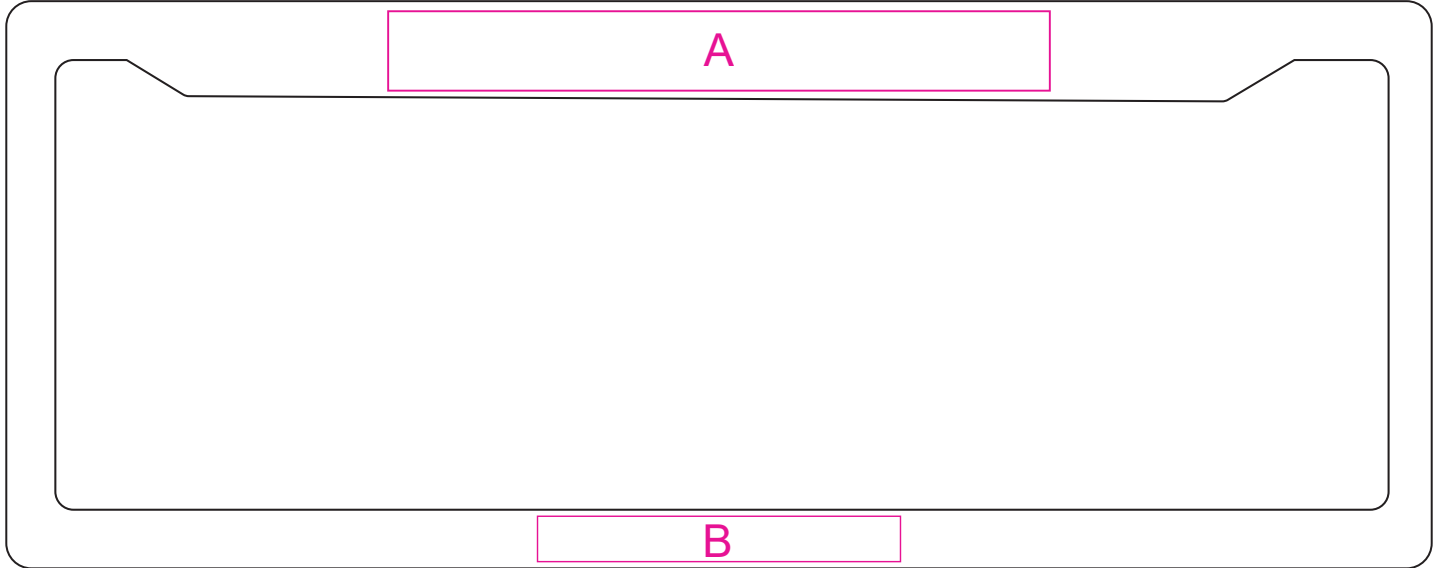

Product: PXL050
Product Size: 377mm(W)x150mm(H)x8mm(D);380mm(W)x150mm(H)x8mm(D)
Decoration Options: Screen Print

Shown at 50% actual size
Product size: 377mm(W)x155mm(H)x8mm(D)
A:Top print size: 175mm(w) x 21mm(h)
B:Bottom print size: 96mm(w) x 12mm(h)

Shown at 50% actual size
Product size: 380mm(W)x150mm(H)x8mm(D)
A:Top print size: 82mm(w) x 13mm(h)
B:Bottom print size: 78mm(w) x 13mm(h)