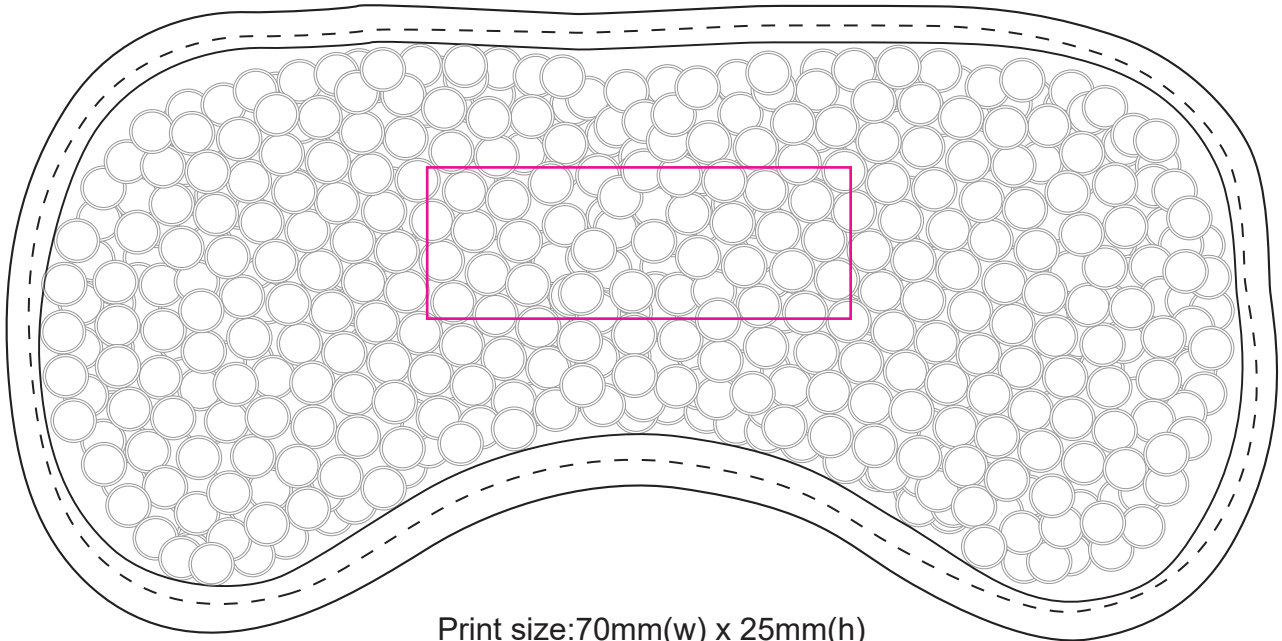

Product: PXL099
Product Size: 21.5x10.5cm
Decoration Options: Screen print

Print size:70mm(w) x 25mm(h)
Shown at 80% actual size