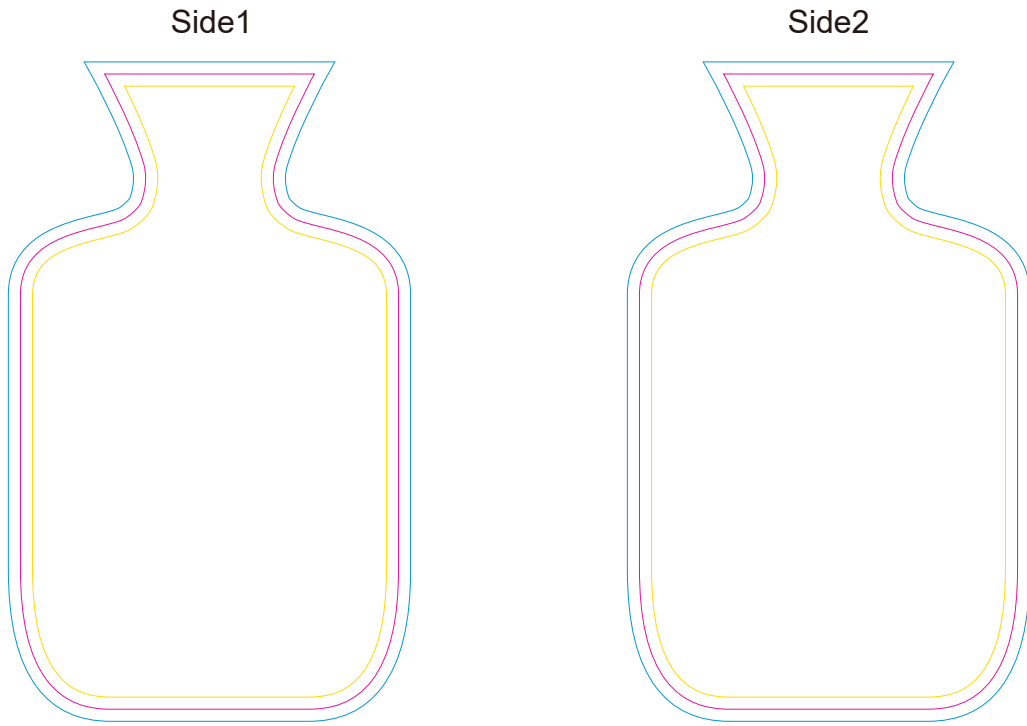

Product: PXL102
Product Size: Size A: 125mm(w)x 210mm(h); Size B: 150mm(w)x 260mm(h)
Decoration Options: Jacquard craft full size

Size A

Print size: 125mm(w) x 210mm(h)
Shown at 40% actual size

Size B

Print size: 150mm(w) x 260mm(h)
Shown at 40% actual size

- Knife line
- Safe print area
- Bleed area