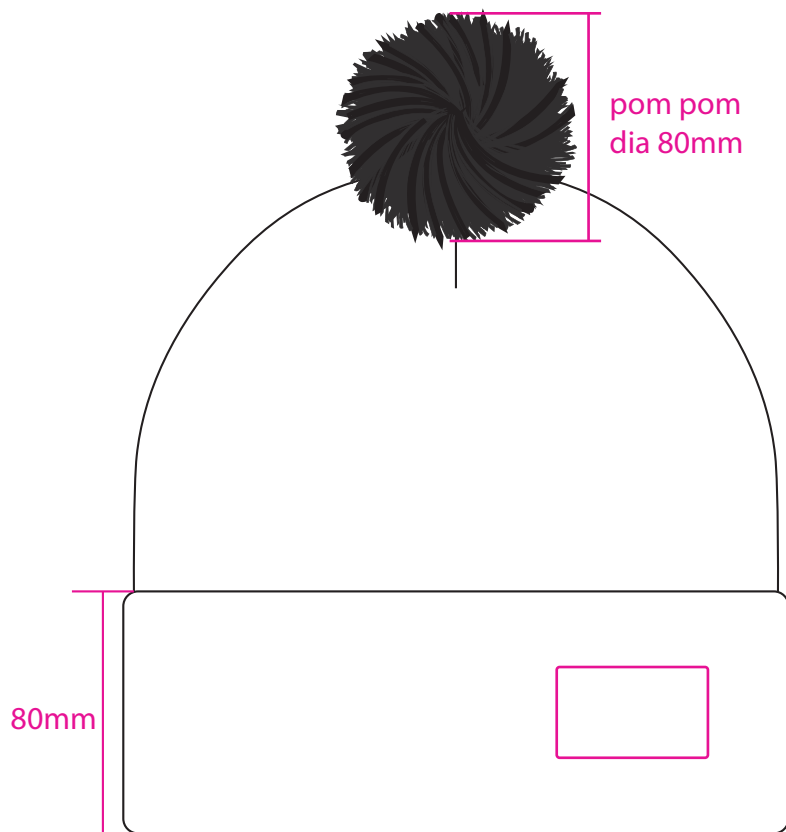

Product: PXL120
Product Size: 220mm(w)x 220mm(h)
Decoration Options: Jacquard craft

Shown at 40% actual size
Woven Label size: 50mm(w) x 30mm(h)

Woven Label size: 50mm(w) x 30mm(h)

Print size: 220mm(w) x 300mm(h)

- Knife line
- Safe print area
- Bleed area