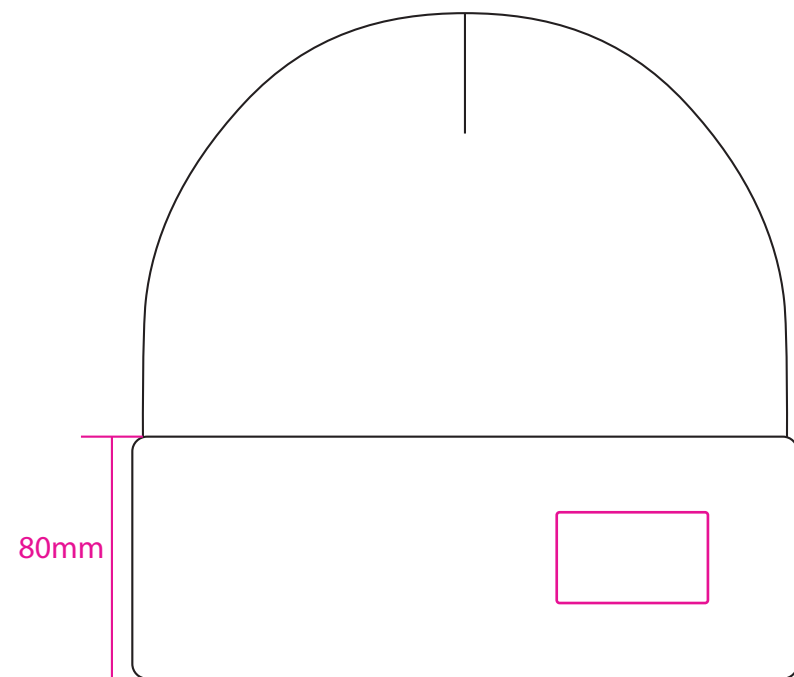

Product: PXL120
Product Size: 220mm(w)x 220mm(h)
Decoration Options: Jacquard craft

Shown at 40% actual size
Woven Label size: 50mm(w) x 30mm(h)

Woven Label size: 50mm(w) x 30mm(h)

Print size: 220mm(w) x 300mm(h)

- Knife line
- Safe print area
- Bleed area