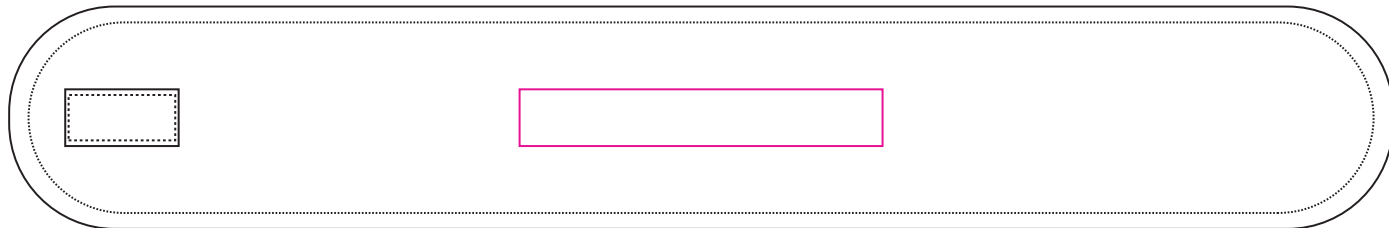

Product: PXL125
Product Size: 61x9.8cm
Decoration Options: Embroidery

Shown at 30% actual size
Print size: 160mm(W) x 25mm(H)