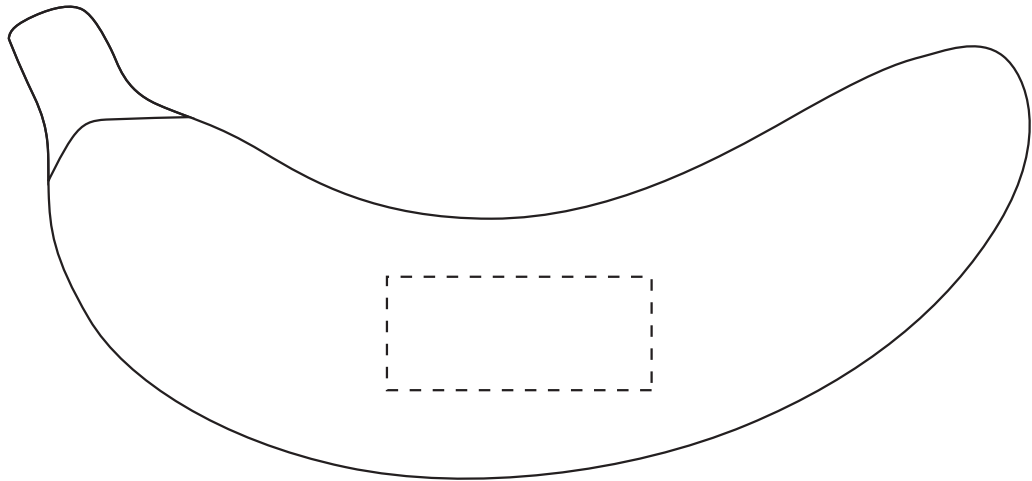

Product: PXR088
Product Size: 135x34x35mm
Decoration Options: Pad Print

Shown at 100% actual size
Print size: 35mm(w) x 15mm(h)