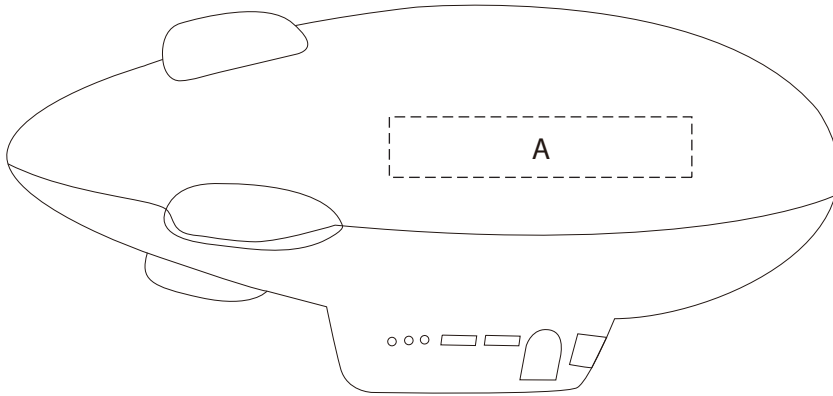

Product: PXR143  
Product Size: 110x43x54mm  
Decoration Options: Pad Print

Shown at 100% actual size

A: Print size:40mm(w) x 8mm(h)