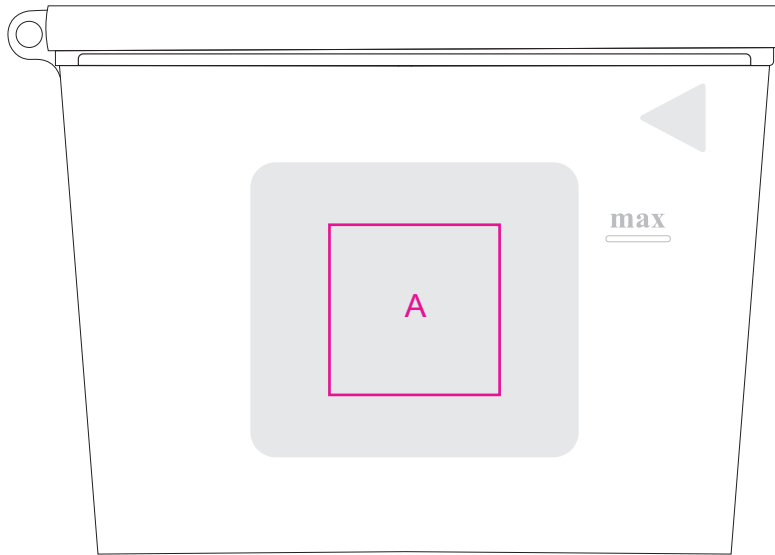

Product: PCPB620
Product Size: 195mm(w)x 145mm(h)
Decoration Options: Screen Print

Front

Print size: 45mm(w) x 45mm(h)
Shown at 50% actual size

Back

Print size: 32mm(w) x 10mm(h)
Shown at 50% actual size

Print size: 32mm(w) x 10mm(h)
Shown at 50% actual size