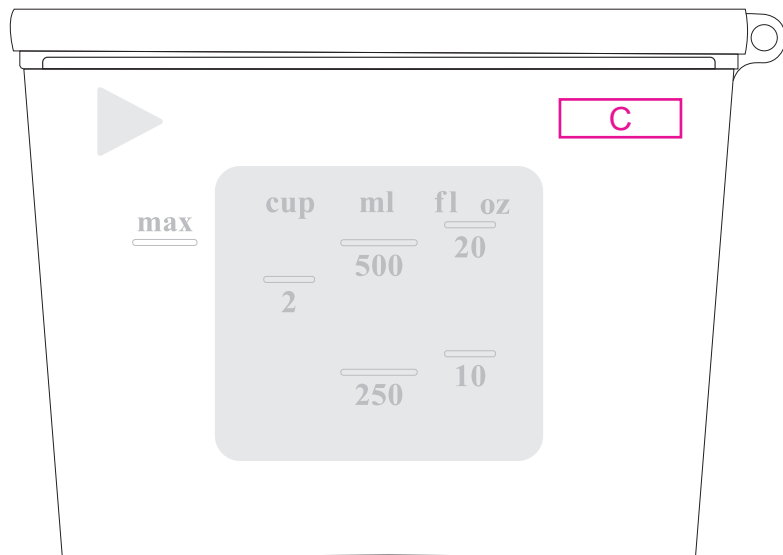

Product: PCPB620
Product Size: 195mm(w)x 145mm(h)
Decoration Options: Screen Print

Front

Print size: 45mm(w) x 45mm(h)
Shown at 50% actual size

Back

Print size: 32mm(w) x 10mm(h)
Shown at 50% actual size

Print size: 32mm(w) x 10mm(h)
Shown at 50% actual size