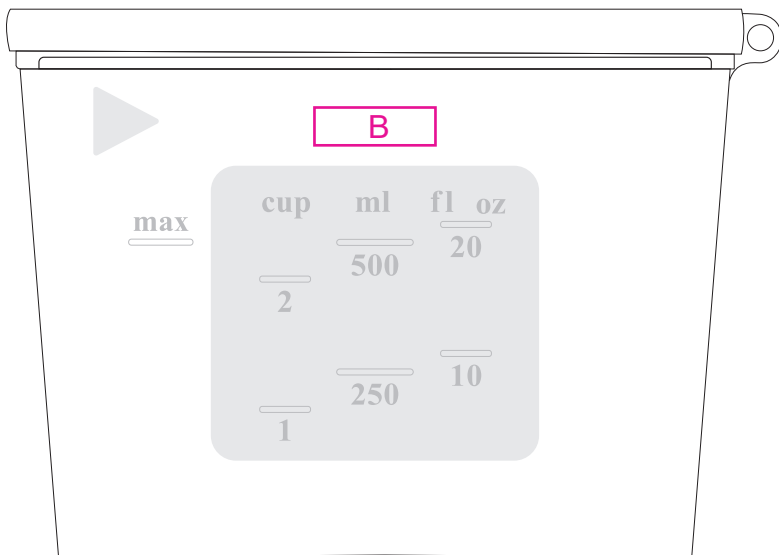

Product: PCPB620
Product Size: 195mm(w)x 145mm(h)
Decoration Options: Screen Print

Front

Print size: 45mm(w) x 45mm(h)
Shown at 50% actual size

Back

Print size: 32mm(w) x 10mm(h)
Shown at 50% actual size

Print size: 32mm(w) x 10mm(h)
Shown at 50% actual size